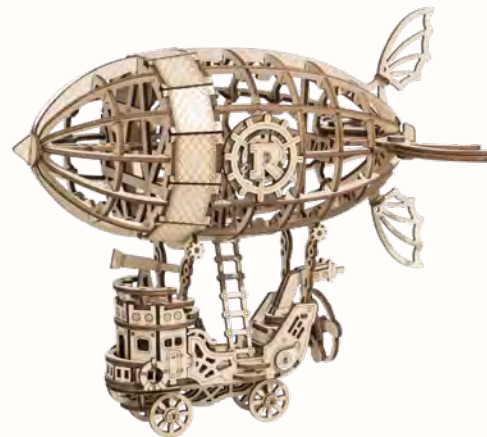

TG407/Airship

Assembled size: 7.09 x 4.90 x 6.50 in (L x W x H)

Package size: 9.02 x 6.10 x 0.47 in (L x W x H)

Wooden pieces:176pcs