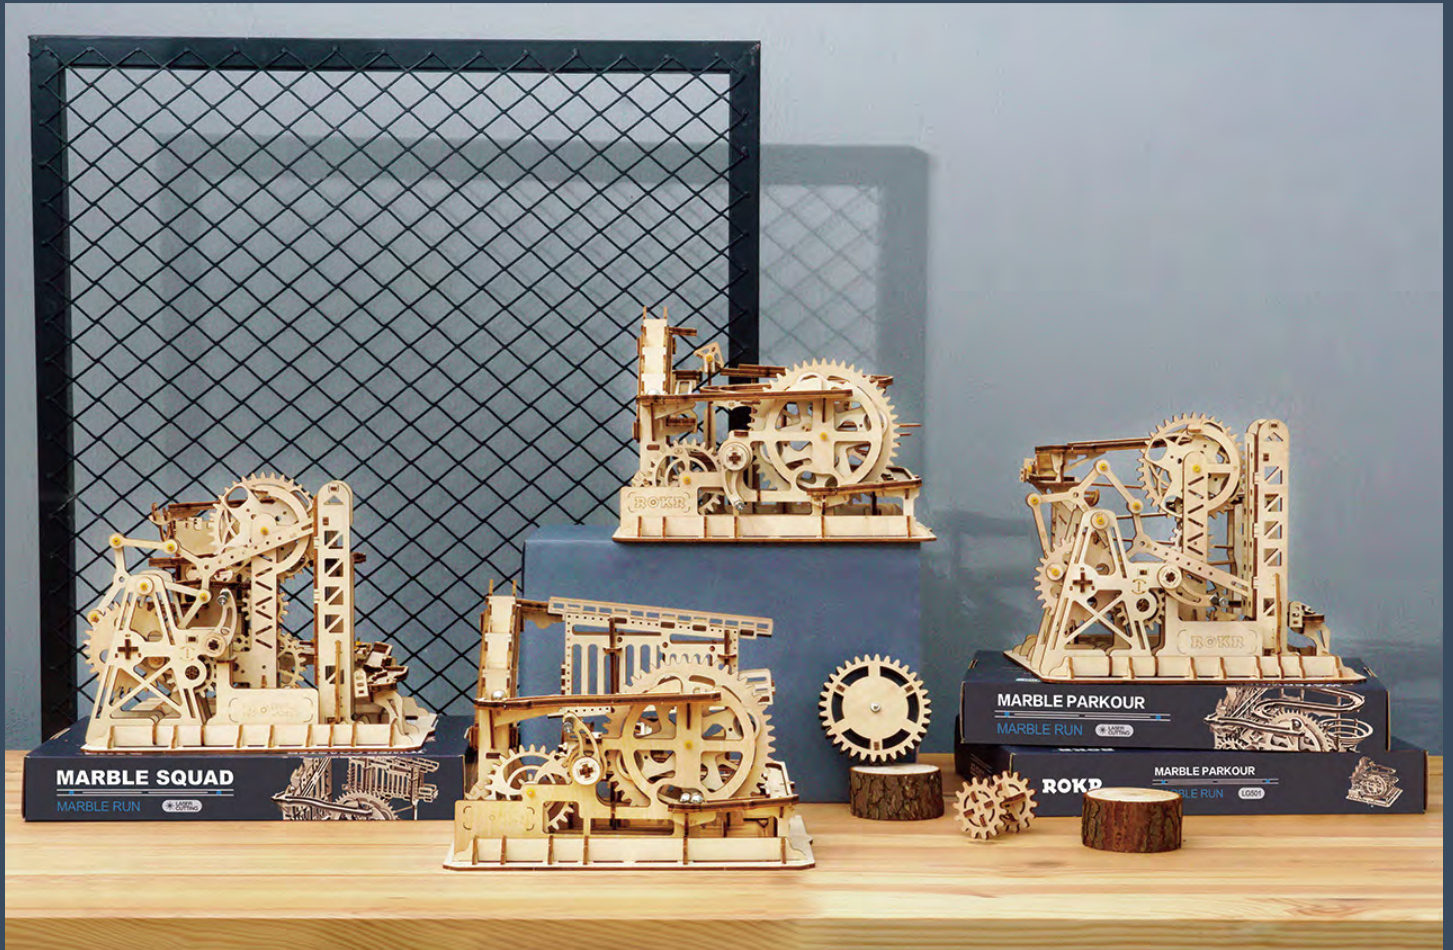

New

MC801/ Vintage Car

Assembled size: 7.48 x 3.62 x 4.53 in (L x W x H)

Package size: 9 x 6.04 x 0.79 in (L x W x H)

Wood pieces: 298 pcs

MARBLE RUN | 14+

It is a creative 3D wooden puzzle designed for adults and teenagers. We select primary design which can best embody the beauty of machines. This series products are all gear drive-the most widely used mechanical rotation method. We believe it is the coolest decoration in your study and hope it could give you inspiration while the ball rolling.