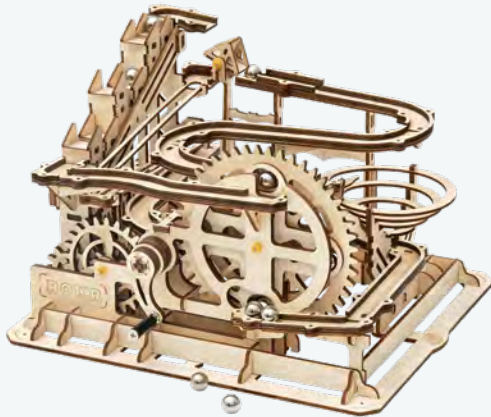

Laser cutting

14+