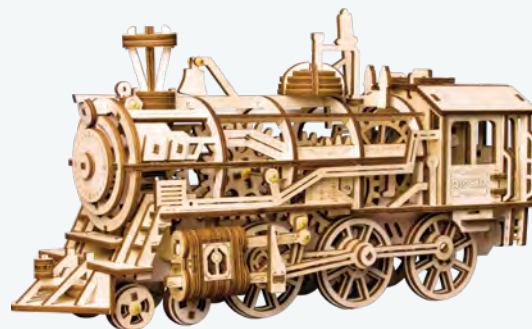

Package size: 12.60 x 9.25 x 2.01 in (L x W x H)

Wood pieces: 183 pcs

LK701 / Locomotive

Assembled size: 14.57 x 4.72 x 7.28 in (L x W x H)

Package size: 14.57 x 9.84 x 1.99 in (L x W x H)

Wood pieces: 350 pcs