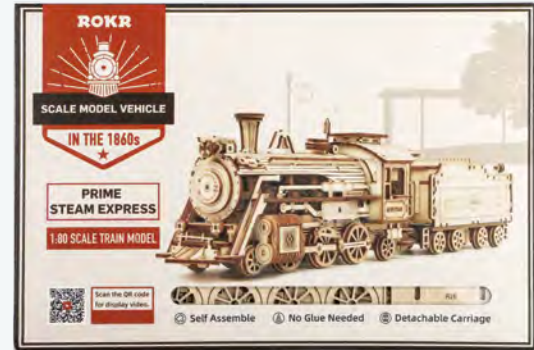

Laser cutting

14+