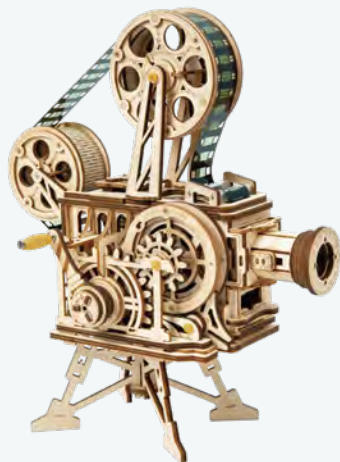

LK504 / Cruiser motorcycle

Assembled size: 10.63 x 4.57 x 6.30 in (L x W x H)

Package size: 12.48 x 9.17 x 1.50 in (L x W x H)

Wood pieces: 420 pcs

Laser cutting

14+

LK601 / Vitascope

Assembled size: 9.06 x 5.24 x 10.04 in (L x W x H)