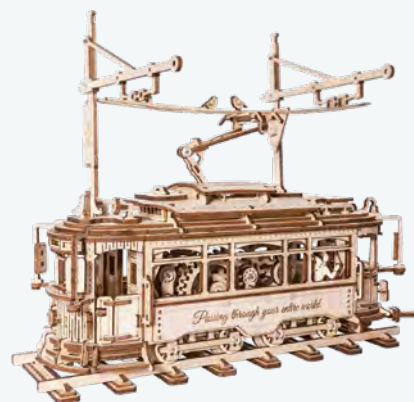

Package size: 12.60 x 9.25 x 2.01 in (L x W x H)

Wood pieces: 183 pcs

LK701 / Locomotive

Assembled size: 14.57 x 4.72 x 7.28 in (L x W x H)

Package size: 14.57 x 9.84 x 1.99 in (L x W x H)

Wood pieces: 350 pcs

LK702 / Air Vehicle

Assembled size: 11.81 x 8.46 x 9.84 in (L x W x H)

Package size: 14.57 x 9.84 x 1.99 in (L x W x H)

Wood pieces: 229 pcs

New

LK801 / classic city Tram

Assembled size: 11.30 x 6.5 x 9.72 in (L x W x H)