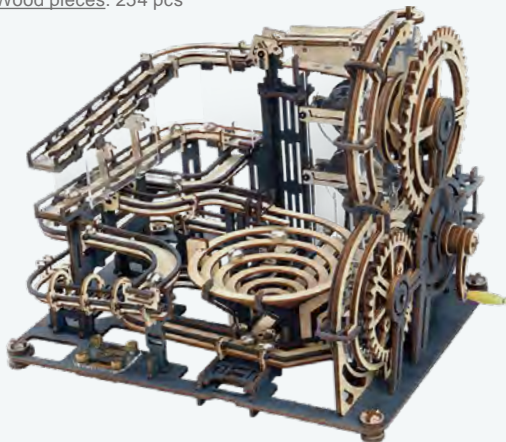

Laser cutting

14+

LG501 / Marble Parkour

Assembled size: 10.04 x 9.25 x 7.28 in (L x W x H)

Package size: 12.52 x 9.21 x 1.89 in (L x W x H)

Wood pieces: 254 pcs

LGA01/ Marble prowler

Assembled size: 12.80 x 8.43 x 8.98 in (L x W x H)