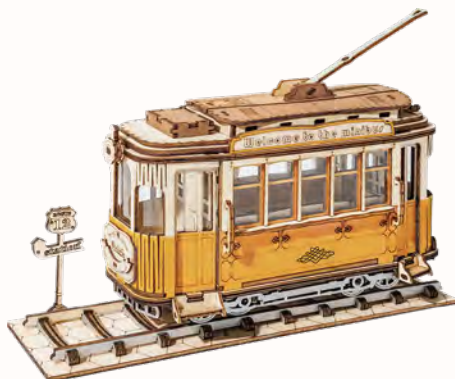

TG504 / Vintage Car

Assembled size: 6.30 x 2.76 x 3.15 in (L x W x H)

Package size: 9.49 x 6.04 x 0.57 in (L x W x H)

Wooden pieces: 164pcs

TG505 / Tramcar

Assembled size: 7.09 x 2.28 x 5.51 in (L x W x H)