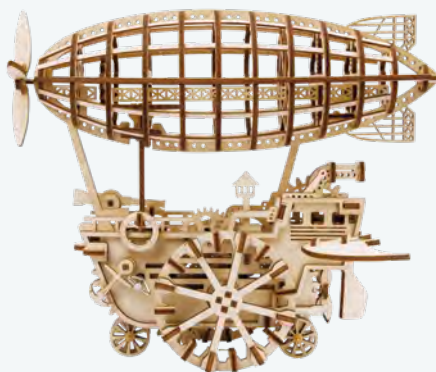

Package size: 12.60 x 9.25 x 2.01 in (L x W x H)

Wood pieces: 183 pcs

LK701 / Locomotive

Assembled size: 14.57 x 4.72 x 7.28 in (L x W x H)

Package size: 14.57 x 9.84 x 1.99 in (L x W x H)

Wood pieces: 350 pcs