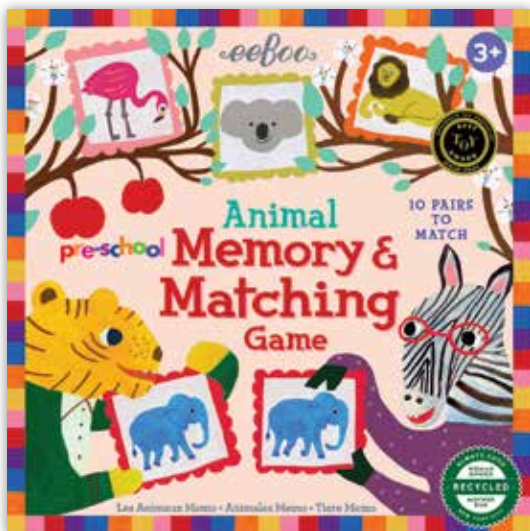

Box: 8½" x 10" x 2" | Pairs: 33 | Pack Size: 4 | Cost: **\$10.00 ea.**

Hexagon Puzzle Pairs

Alphabet

Simple Words

Tot Towers 2+

Large Motor Skills, Language Skills, and Concept Development

These sturdy blocks feature artwork depicting visual narratives of kindness to enjoy, stack, and topple. A classic activity for the young body and mind.

Box: 6" x 6" x 6" | Pieces: 10 | Pack Size: 3 | Cost: **\$11.25 ea.**

First Words

TTFRW

Good Deeds

TTGDD

Pre-School Games 3+

Pre-Literacy & Skill-Building

Memory & Matching

Box: 7" x 7" x 1 3/4" | Large Tiles: 3 1/4" x 3 1/4" | 10 Pairs to Match | Pack Size: 3 | Cost: **\$8.00 ea.**

Animal Memory & Matching

PREAN3

Nice Animals Memory & Matching

PRENCA

Pre-School Games 3+

Pre-Literacy & Skill-Building