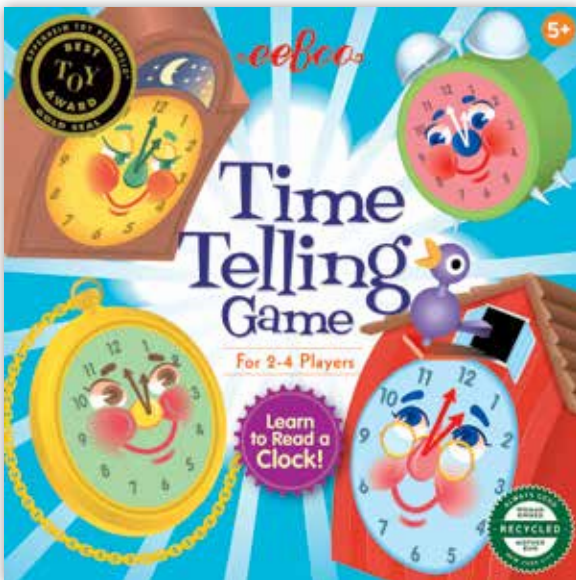

Time Telling Learn To Read A Clock

50 Game Cards, 1 Score Pad, 4 Clocks with Movable Hands

2-4 Players | Play Time: 15-25 Minutes

[Scan Here For Gameplay](#)