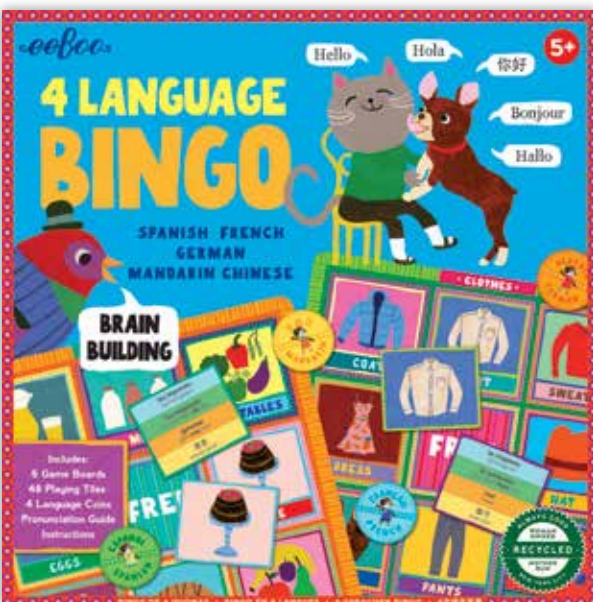

4 Language Bingo

BOLAN