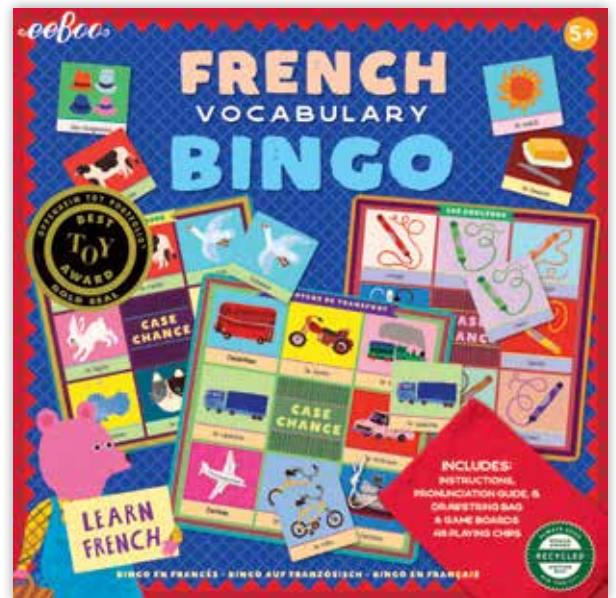

Box: 9½" x 9½" x 1½" | 6 Game Boards | 2-6 Players | Play Time: 15-25 Minutes
Pack Size: 4 | Cost: **\$10.00 ea.**

United States

Simple Math

4 Language Bingo

Language Skills and Culture Appreciation

Box: 9½" x 9½" x 1½" | 6 Game Boards | 48 Tiles: 2¼" x 1⅞" | 2-6 Players | Play Time: 15-25 Minutes
Pack Size: 4 | Cost: **\$10.00 ea.**

Bingo Games 5+

Box: 9½" x 9½" x 1½" | 6 Game Boards | 2-6 Players | Play Time: 15-25 Minutes
Pack Size: 4 | Cost: **\$10.00 ea.**

Spanish | BOSP2

French | BOFR2

Flash Cards 4+

Hard Box: 6½" x 5" x 1¼" | Cards: 4½" x 6" | Pack Size: 6 | Cost: **\$7.00 ea.**