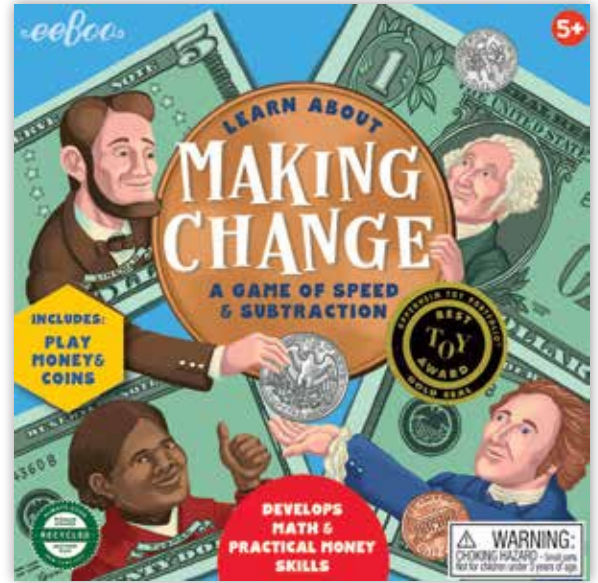

[Scan Here For Gameplay](#)

Time Telling

Making Change

Develops Math & Practical Money Skills

Play Paper Money and Coins, 50 Item Cards | 2-4 Players
Play Time: 15-25 Minutes

Scan Here
For Gameplay

Inspired by the Upcoming
Harriet Tubman \$20 Bill!

Making Change

MAKCGM

Pattern Recognition 4+

STEM, Logic, and Reasoning Skills

Discover rules to predict sequences. A great brain exercise for any age. Set includes instruction/solution booklet, 60 illustrated tiles, one play tray, and 40 cards with three levels of difficulty.