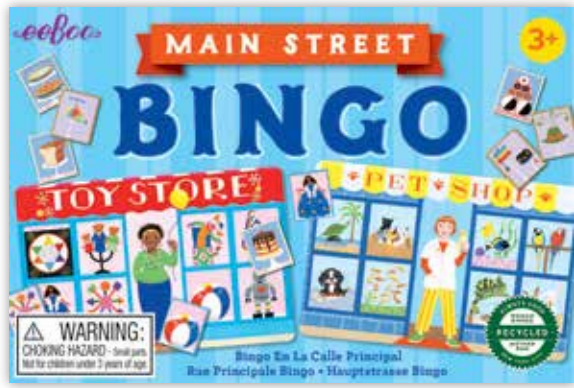

Little Games 3+

Small, Portable Games for Fun Anywhere

Box: 4" x 6" x 1¼" | 1-6 Players | Play Time: 15-25 Minutes | Pack Size: 6 | Cost: **$5.50 ea.**

Bingo

Develops Patience and Matching Skills

Main Street Bingo