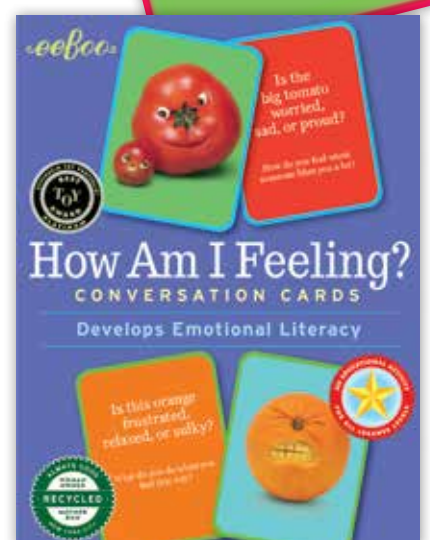

How Am I Feeling?