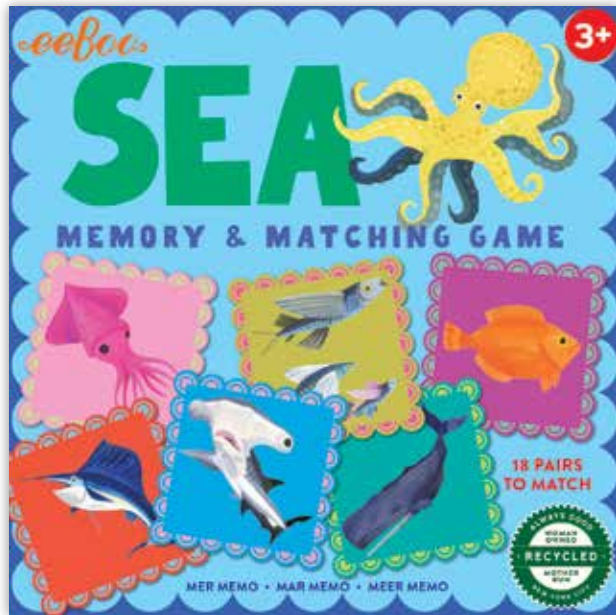

Dinosaur
Rummy

Hearts

Animal
Rummy

Playing Cards Assortment
with **FREE** Display
\$204.00

48 units, assorted styles
Display Size: 6¾" x 10¾" x 6¾"
ASPC

*styles vary upon availability

*Actual Card
Size!*

Little Memory & Matching Games 3+

Develops Patience, Concentration, and Visual Memory Skills

Box: 5" x 5" x 1¼" | Tiles: 1⅞" x 1⅞" | 18 Pairs to Match | 1-6 Players | Play Time: 15-25 Minutes
 Pack Size: 6 | Cost: **\$5.50 ea.**

Actual Piece Size!