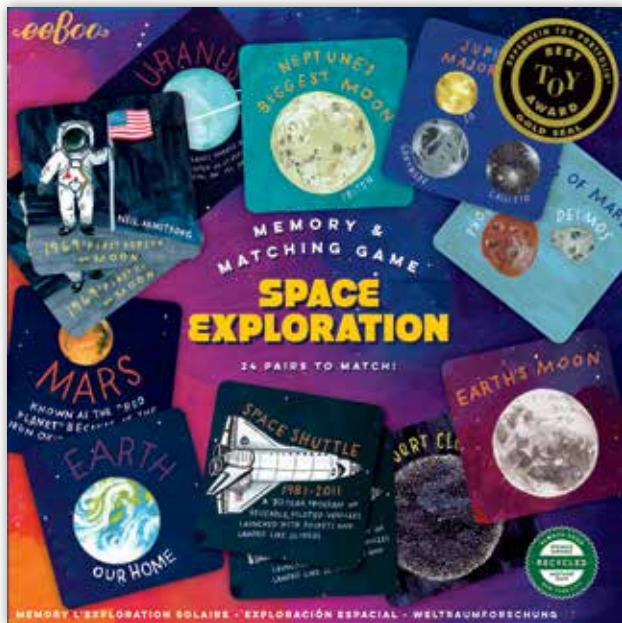

Memory & Matching Games 3+

Develops Patience, Concentration, and Visual Memory Skills

Box: 9½" x 9½" x 1½" | Tiles: 2¼" x 2¼" | 24 Pairs to Match | 1-6 Players
 Play Time: 15-25 Minutes | Pack Size: 4 | Cost: **\$10.00 ea.**

Foil Box and Pieces!

Shiny
Dinosaur

Space
Exploration

5+

Life on
Earth

Little Games 3+

Small, Portable Games for Fun Anywhere

Box: 4" x 6" x 1¼" | 1-6 Players | Play Time: 15-25 Minutes | Pack Size: 6 | Cost: **\$5.50 ea.**