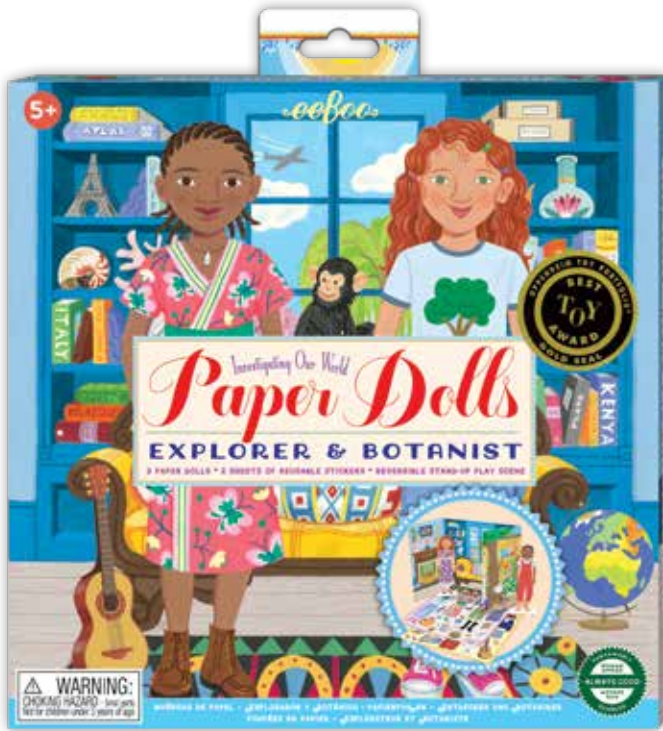

Explorer & Botanist

Enjoy aspirational and imaginative play with these brilliant and curious young investigators.

Explorer & Botanist

Sasha and Jasmine

PDEXB