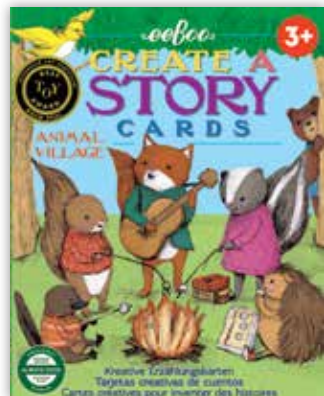

Box: 5" x 4" x 1" | Cards: 4¾" x 3¾" | Includes Instructions for More Activities | Pack Size: 6 | Cost: **\$6.25 ea.**

A Very Busy Day

Fairytale Mix-Ups

Volcano Island

Mystery in the Forest

Animal Village

*styles vary upon availability

Create a Story Assortment
with **FREE** Display **\$175.00**
28 units, assorted styles
Display Size: 10½" x 8¾" x 7¼"

Practical Learning 5+

Learn Essential Quantitative Skills Through Play

Box: 9" x 9" x 2" | Pack Size: 4 | Cost: **\$11.00 ea.**