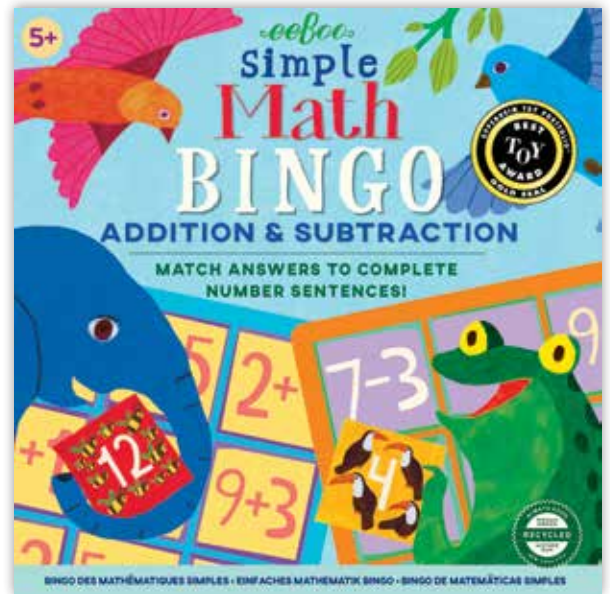

Box: 9½" x 9½" x 1½" | 6 Game Boards | 2-6 Players | Play Time: 15-25 Minutes | Pack Size: 4 | Cost: **\$10.00 ea.**

Where
Do I Live?

Bingo Games 5+

Reinforce Simple Skills in Math and Language

In its many eeBoo incarnations, Bingo is a classic game that builds skills, knowledge, and visual acuity as you play.

Box: 9½" x 9½" x 1½" | 6 Game Boards | 2-6 Players | Play Time: 15-25 Minutes
Pack Size: 4 | Cost: **\$10.00 ea.**

United States

Simple Math

4 Language Bingo

Language Skills and Culture Appreciation

Box: 9½" x 9½" x 1½" | 6 Game Boards | 48 Tiles: 2¼" x 1⅞" | 2-6 Players | Play Time: 15-25 Minutes
Pack Size: 4 | Cost: **\$10.00 ea.**