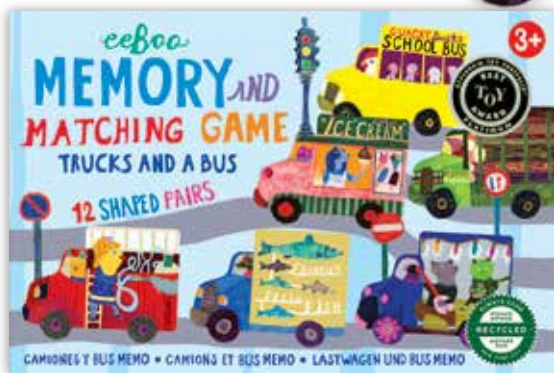

Foil Box and Pieces!

Shiny
Dinosaur

Space
Exploration

5+

Life on
Earth

Little Games 3+

Small, Portable Games for Fun Anywhere

Box: 4" x 6" x 1¼" | 1-6 Players | Play Time: 15-25 Minutes | Pack Size: 6 | Cost: **\$5.50 ea.**

Bingo

Develops Patience and Matching Skills

Main Street Bingo

Matching Games

A Classic Format

Actual Piece Size!

Dinosaurs

Trucks and a Bus