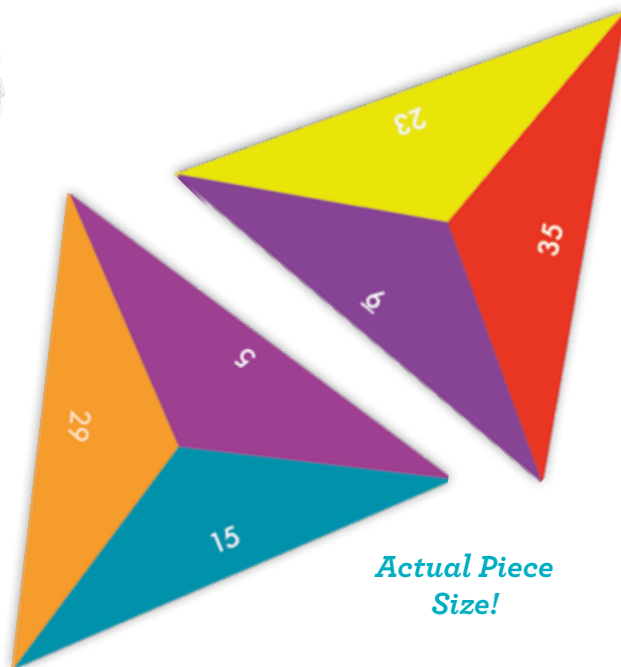

eyeSpectro

GMEYE