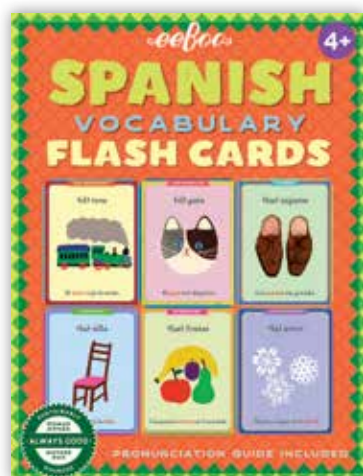

Bingo Games 5+

Box: 9½" x 9½" x 1½" | 6 Game Boards | 2-6 Players | Play Time: 15-25 Minutes
Pack Size: 4 | Cost: **\$10.00 ea.**

Spanish | BOSP2

French | BOFR2

Flash Cards 4+

Hard Box: 6½" x 5" x 1¼" | Cards: 4½" x 6" | Pack Size: 6 | Cost: **\$7.00 ea.**