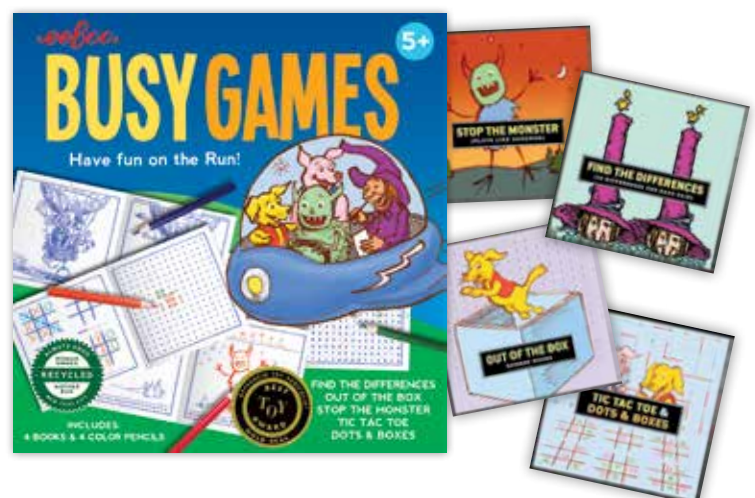

Little Seasonal Matching Games

3+

Develops Patience, Concentration, and Visual Memory Skills

Box: 5" x 5" x 1¼" | Tiles: 1⅞" x 1⅞" | 18 Pairs to Match | 1-6 Players | Play Time: 15-25 Minutes
 Pack Size: 6 | Cost: **\$5.50 ea.**

Spring | LGMSP
 6 89196 51371 8

Love | LGMLV
 6 89196 51373 2

Travel Games

An Assortment of Games that Develop Observational Skills

Box: 5¼" x 5¾" x 1¼" | Pack Size: 6 | Cost: **\$6.50 ea.**

Travel Bingo | BOTR3
 6 89196 55478 0 **4+**
 1-4 Players | 4 Bingo Game Pads | 4 Pencils

Busy Games | GMBSY
 6 89196 51138 7 **5+**
 1-4 Players | 5 Classic Games | 4 Booklets | 4 Color Pencils

Memory & Matching Games 3+

Develops Patience, Concentration, and Visual Memory Skills

Box: 9½" x 9½" x 1½" | Tiles: 2¼" x 2¼" | 24 Pairs to Match | 1-6 Players
Play Time: 15-25 Minutes | Pack Size: 4 | Cost: **\$10.00 ea.**