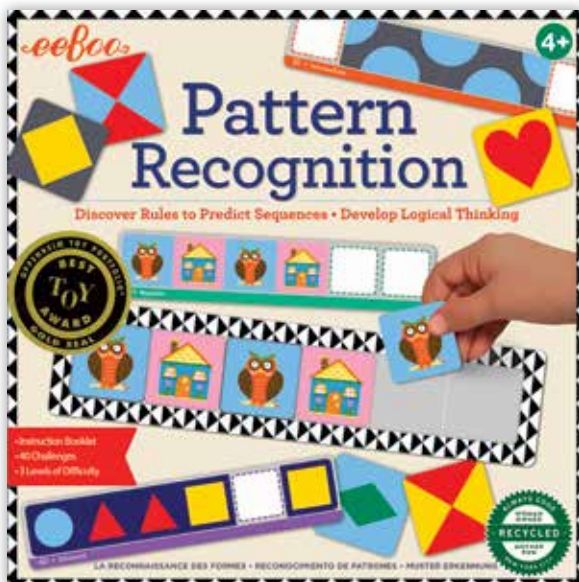

Making Change

MAKCGM

Pattern Recognition 4+

STEM, Logic, and Reasoning Skills

Discover rules to predict sequences. A great brain exercise for any age. Set includes instruction/solution booklet, 60 illustrated tiles, one play tray, and 40 cards with three levels of difficulty.

Box: 9" x 9" x 2" | 2" x 2" Tiles, 3½" x 13" Play Tray | Pack Size: 3 | Cost: **\$11.00 ea.**

Pattern
Recognition

GMRCO

Paper Dolls 5+

Box: 10¼" X 10¼" X 1" | Double-Sided 20" X 10" Stand-Up Scene | 2 Sheets of Reusable Electrostatic Stickers
Two 8" Dolls on Heavy Board with Stands | Pack Size: 6 | Cost: **\$7.75 ea.**