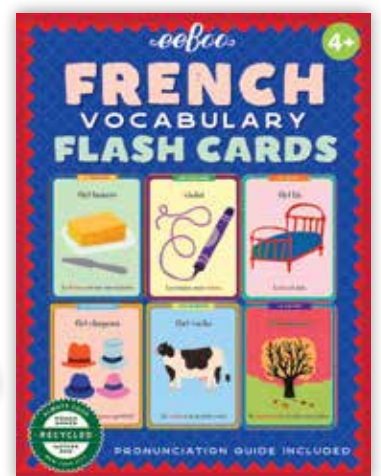

Bingo Games 5+

Box: 9½" x 9½" x 1½" | 6 Game Boards | 2-6 Players | Play Time: 15-25 Minutes
Pack Size: 4 | Cost: **\$10.00 ea.**

Spanish | BOSP2

French | BOFR2

Flash Cards 4+

Hard Box: 6½" x 5" x 1¼" | Cards: 4½" x 6" | Pack Size: 6 | Cost: **\$7.00 ea.**

Spanish | FLSPA2

French | FLFRE2

Lacing Cards

Fine Motor Skills, Patience, Visual and Spatial Acuity

eeBoo introduces two new Lacing Card sets. Both sets come with five 8.5" x 8.5" sturdy cards with pre-punched holes and five colored sturdy laces that are 48" or 60" long. Card backs are printed with patterned graphics.