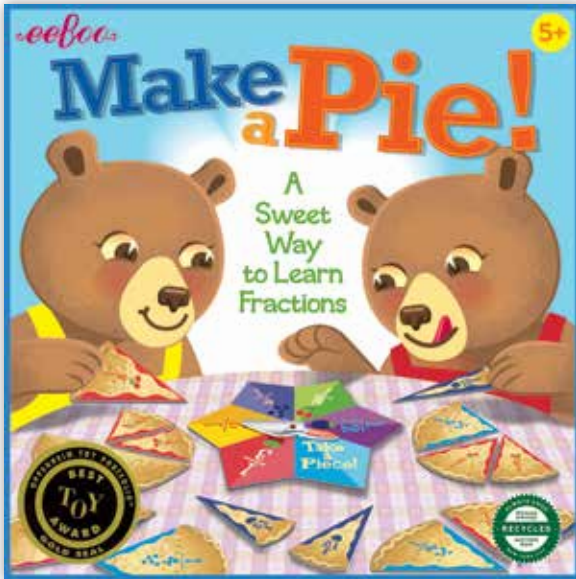

Practical Learning 5+

Learn Essential Quantitative Skills Through Play

Box: 9" x 9" x 2" | Pack Size: 4 | Cost: **$11.00 ea.**

Make a Pie Learn Fractions

1 Spinner, 5 Pies, 5 Pie Checkers | 2-3 Players

Play Time: 15-25 Minutes