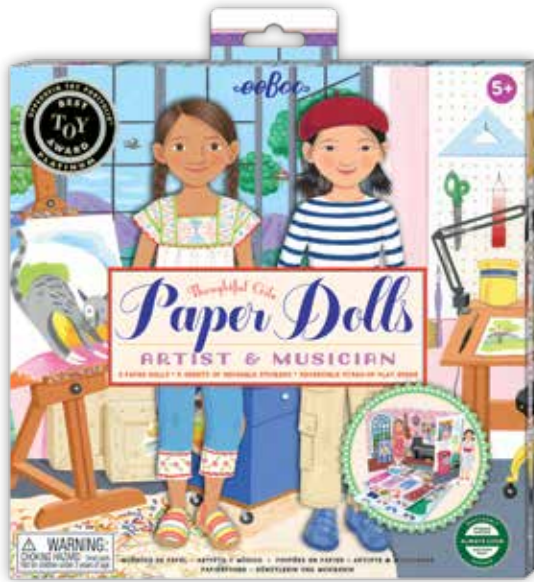

Box: 9" x 9" x 2" | 2" x 2" Tiles, 3½" x 13" Play Tray | Pack Size: 3 | Cost: **\$11.00 ea.**

Pattern
Recognition

GMRCO

Paper Dolls 5+

Box: 10¼" X 10¼" X 1" | Double-Sided 20" X 10" Stand-Up Scene | 2 Sheets of Reusable Electrostatic Stickers
Two 8" Dolls on Heavy Board with Stands | Pack Size: 6 | Cost: **\$7.75 ea.**