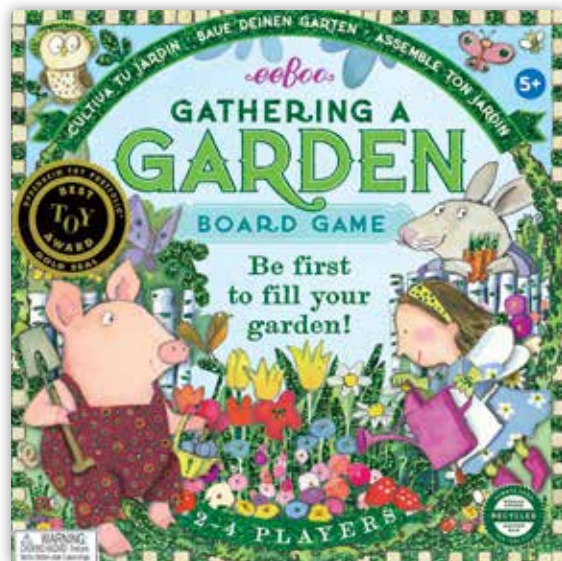

Foil Box and Board!

Gathering a Garden

eyeSpectro 8+

Visual Acuity, Strategy, Simple Math

A satisfying game of strategy and color for young and old. Place tiles to match colors. Opponents gain points from an imperfect match. Earn more points by completing hexagons. Every game ends in a beautiful mosaic pattern. Choose from 3 different game lengths.

Holographic Foil Box | Box: 9½" x 9½" x 1½" | 60 Sturdy Tri-Color Triangle Tiles: 2½"
4 Score Pads | 1 Storage Bag | 1-4 Players | Play Time: 15-45 Minutes | Pack Size: 4 | Cost: **$12.50 ea.**

Scan Here For Gameplay