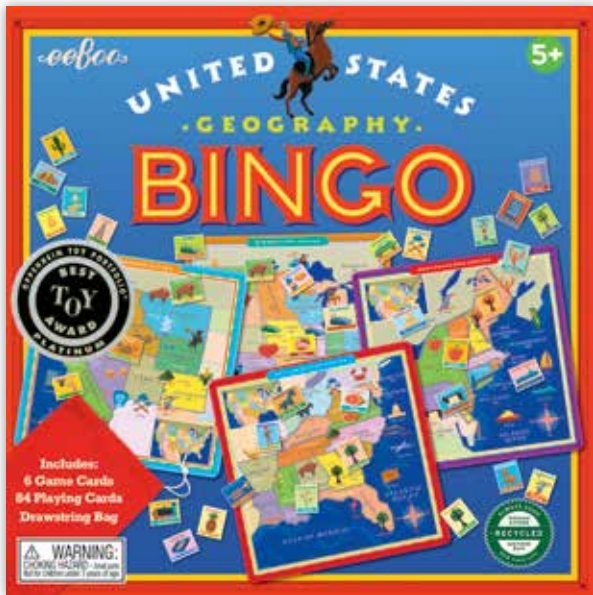

eyeSpectro

GMEYE

Actual Piece Size!

Bingo Games 5+

Where Do I Live? Bingo Biomes as Habitats

Each board features a different biome: Tundra, Rainforest, Woodland, Ocean, Desert, and Savanna. As you collect tiles for your board's biome, learn what creatures call each habitat home!

Box: 9½" x 9½" x 1½" | 6 Game Boards | 2-6 Players | Play Time: 15-25 Minutes | Pack Size: 4 | Cost: **\$10.00 ea.**

Where
Do I Live?

Bingo Games 5+

Reinforce Simple Skills in Math and Language

In its many eeBoo incarnations, Bingo is a classic game that builds skills, knowledge, and visual acuity as you play.

Box: 9½" x 9½" x 1½" | 6 Game Boards | 2-6 Players | Play Time: 15-25 Minutes
Pack Size: 4 | Cost: **\$10.00 ea.**

United States

Simple Math

4 Language Bingo

Language Skills and Culture Appreciation

Box: 9½" x 9½" x 1½" | 6 Game Boards | 48 Tiles: 2¼" x 1⅞" | 2-6 Players | Play Time: 15-25 Minutes
Pack Size: 4 | Cost: **\$10.00 ea.**