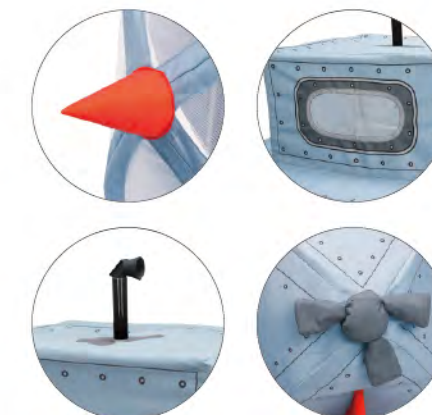

1012501220

3+

**Submarine Playhome**

with working periscope  
178cm w x 71cm d x 96cm h  
70" w x 28" d x 38" h

1010204924

3+