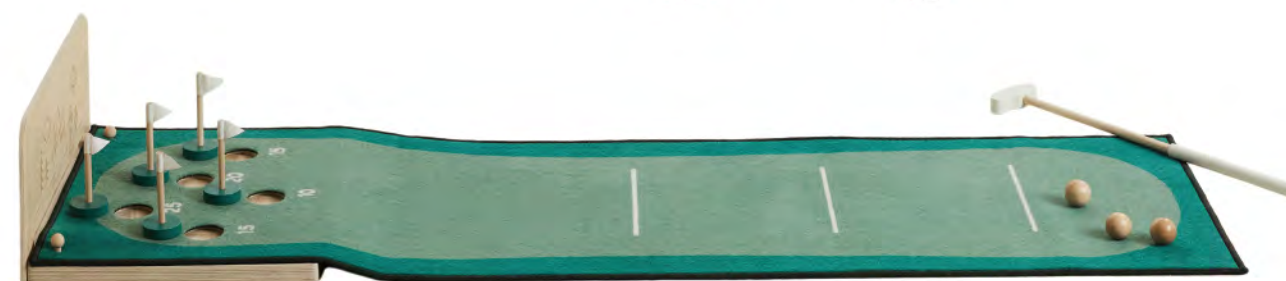

Play GOLF!

Keen Putting Green
180 cm w x 53 cm d x 24 cm h
70.9" w x 20.9" d x 9.5" h
1000100009
3+