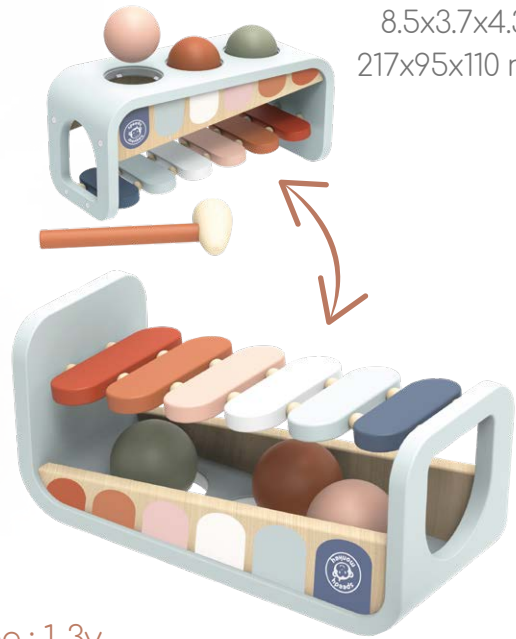

### Stacking train . SP1004

15.5x2.8x3.9 in  
395x70x100 mm

Age : 1-3y

### Xylo bench . SP1010

8.5x3.7x4.3 in  
217x95x110 mm

Age : 1-3y

NEW

Bus pounding bench . **SP1017**

8.1x5.5x5.7 in  
207x141x146 mm

Age : 2-5y

NEW