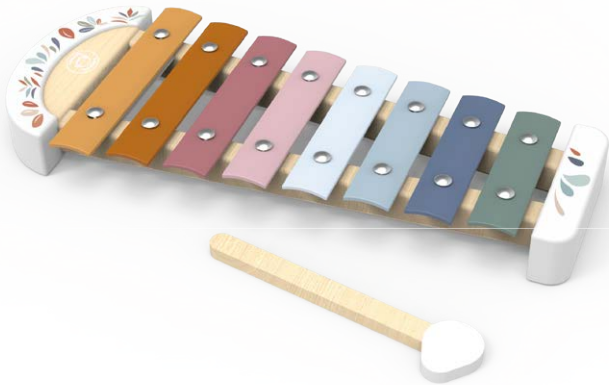

### Musical set . SP5005

11.8x7.9x4.1 in  
300x200x105 mm

Age : 3-6y

Ukulele . SP5004

16.1x5.9x1.8 in  
410x150x45 mm

Age : 3-8y

Guitar . SP5002

21.2x7x2.1 in  
540x180x55 mm

Age : 3-8y

Xylophone . SP5001

10.6x4.3x1 in  
270x110x25 mm

Age : 1-6y