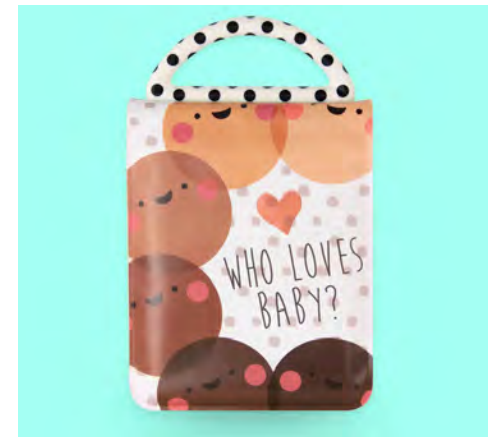

peek-a-boo beads rattle

- #80676
- 0+ months
- pegged 4X8in
- great rattle sound
- soft, flexible plastic
- chewy texture handle

spin & chew ring rattle

- #80783
- 0+ months
- pegged 6X8in
- flexible, soft rings
- great rattle sound
- spinning center ring and ball

look book

- #80021
- 3+ months
- pegged 5X9in
- holds six 4X8in photos!
- black & white patterns printed inside to engage baby's vision
- textured plastic handle

black & white peek-a-boo book

- #80688
- 0+ months
- pegged 5X10in
- 8 crinkle pages
- 5 peek-a-boo fold outs
- attachable link