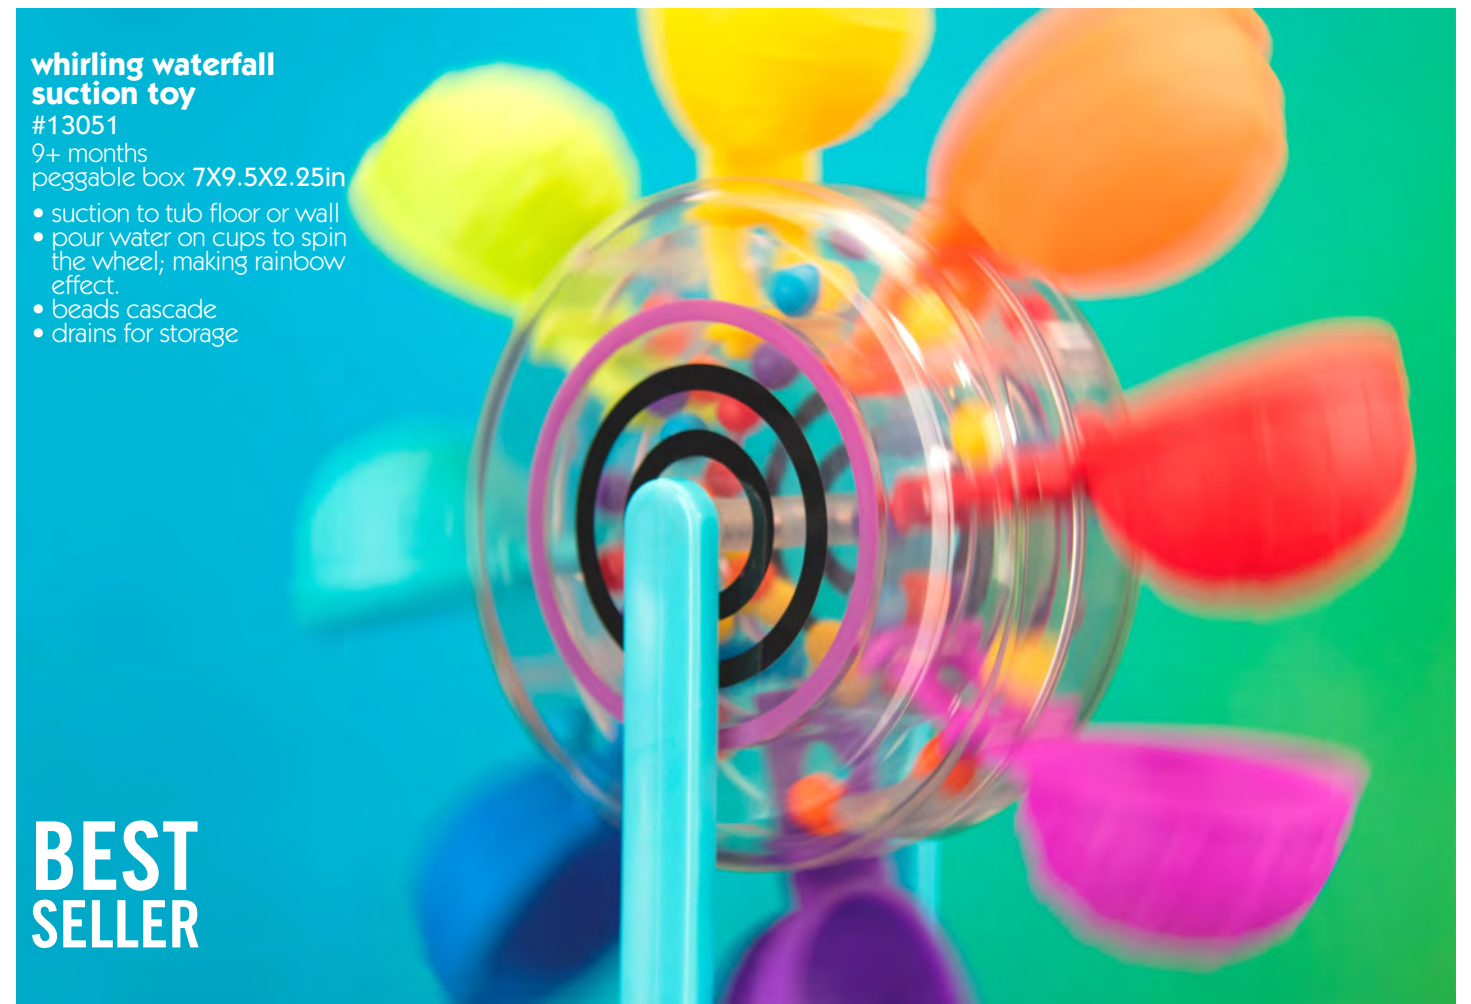

NEW
whisk & baster set
Ships July 2023
6+ months
peg 6X8in
• create lots of bubbles in the tub with whisk
• suction & squirt water with baster
• designed for imaginative water play

whirling waterfall suction toy
#13051
9+ months
peggable box 7X9.5X2.25in
• suction to tub floor or wall
• pour water on cups to spin the wheel; making rainbow effect.
• beads cascade
• drains for storage

BEST SELLER