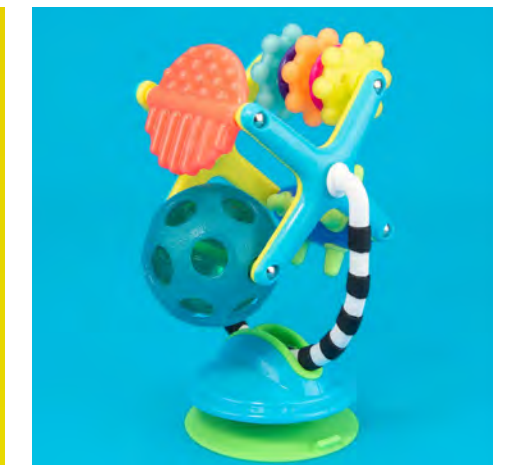

NEW

busy ball **NEW**

- #80808
3+ months
pegged 4X7in
- easy to grasp from any side
 - use as a bead chase or turn ball to watch beads cascade
 - soft touch flexible shell for teething

busy bands **NEW**

- #80809
6+ months
pegged 7X8.5in
- 6 bands in rainbow colors
 - bands can be used as a bead chase
 - loop for take-a-long

pop n' push car

- #80042
6+ months
pegged 5X3.5(X4)in
- pull back wheels on hard floor surface and watch it go!
 - colorful beads "pop" as the car zooms forward
 - black and white stripes engage baby's vision

pop n' push car pdq

- #80245 assorted colors
6+ months
shelf 8X9(X2)in pdq
- pull back wheels on hard floor surface and watch it go!
 - colorful beads "pop" as the car zooms forward
 - individually marked for re-sale

wonder wheel

- #80160
6+ months
pegged 4.5X9in
- classic Sassy tray toy
 - suction to smooth surfaces
 - cascading beads make soothing sound

fishy fascination station

- #80654
6+ months
pegged / shelf 6X8(X5.5)in
- suction to any smooth surface!
 - multiple activities
 - 2-in-1 toy; remove from base to take along