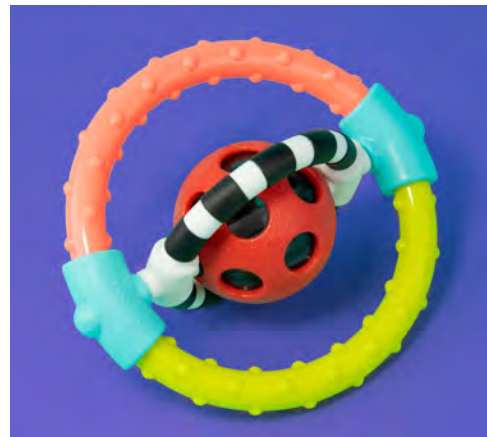

flip & grip rattles

- #80057
- 3+ months
- pegged 4X8in
- develops vision
- light weight
- beads rattle

my first bend & flex rattle set

- #80801
- 0+ months
- pegged 6X8in
- 2 pack value
- soft, flexible plastic
- both toys rattle

twist-a-roo rattle

- #80243
- 3+ months
- pegged 4X8in
- soft, teething plastics
- bendable "fidget" toy
- overmold texture, great for mouthing

linky links

- #80752 2pk
- 0+ months
- pegged 6X8in
- link to car seat or stroller
- rattle
- chew texture

peek-a-boo beads rattle

- #80676
- 0+ months
- pegged 4X8in
- great rattle sound
- soft, flexible plastic
- chewy texture handle

spin & chew ring rattle

- #80783
- 0+ months
- pegged 6X8in
- flexible, soft rings
- great rattle sound
- spinning center ring and ball