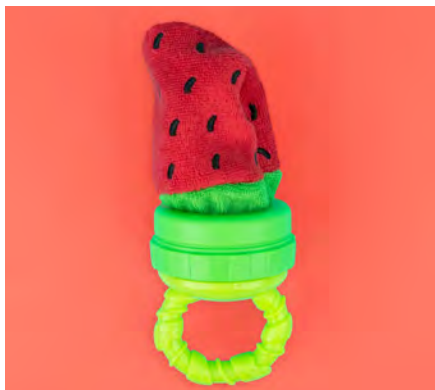

look book

- #80021
- 3+ months
- pegged 5X9in
- holds six 4X8in photos!
- black & white patterns printed inside to engage baby's vision
- textured plastic handle

black & white peek-a-boo book

- #80688
- 0+ months
- pegged 5X10in
- 8 crinkle pages
- 5 peek-a-boo fold outs
- attachable link

flutterby teether

- #80106
3+ months
pegged 4X8in
- flexible, chewy wings
 - water-filled top wings
 - rich texture

silicone ring bead teether

- #80247
3+ months
pegged 4X5in
- silicone ring
 - textured rings
 - flexible teether

water filled butterflies

- #80046 2pk (blue/green & red/yellow)
3+ months
pegged 4X8in
- water-filled
 - textured

strawberry terry teether

- #80251
3+ months
pegged 4X8in
- add ice for cooling effect
 - lining inside prevents drips
 - soft terry cloth