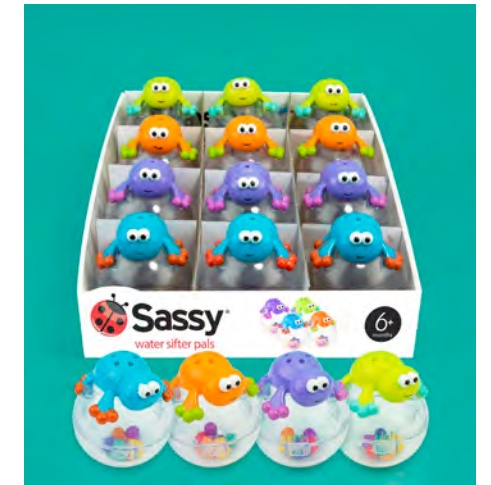

water sifter pals
#10159
6+ months
12 piece pdq 8X2(X10)in
• fill with water, beads float
• easy drain from the bottom
• 4 colors to collect