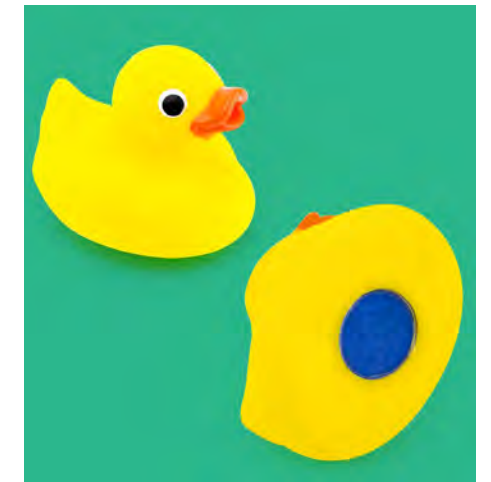

snap & squirt sea creatures
#10027
 6+ months
 pegged 8X7.5in
 • soft, squirting creatures
 • creatures connect to each other by "popping" together
 • sold in reusable mesh package

includes mesh storage bag!

pull n' go boats
#10166
 6+ months
 9 piece pdq 9X3.5(X9)in
 • pull propeller string and boats zoom through the water

bucket o' boats
#10187
 6+ months
 pegged / shelf-ready
 clear bucket 5X7.5(X7.5)in
 • soft, flexible construction
 • fill each boat with water, squeeze to squirt out