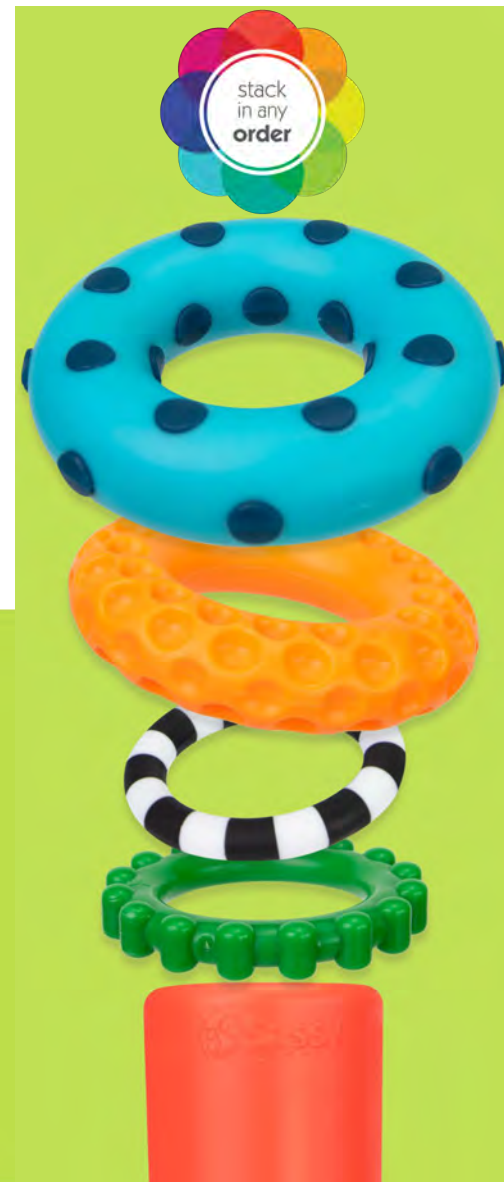

busy baby camera
#80932
6+ months
pegged 6X8in
• push shutter button, beads pop up
• 2 long-play songs, and phrases
• ratcheting mirror lens
• flip light-switch, flash lights up
• on/off switch

IMPROVED DESIGN