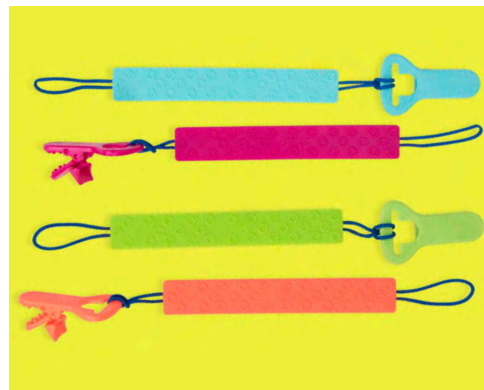

2pk flexible pacifier keepers (assortment)

1. #80293 2pk (blue/pink & green/orange)
   0+ months
   pegged 4X8in
2. teetherable strap surface for mouthing
   - keep a pacifier or teether close to baby
   - silicone strap