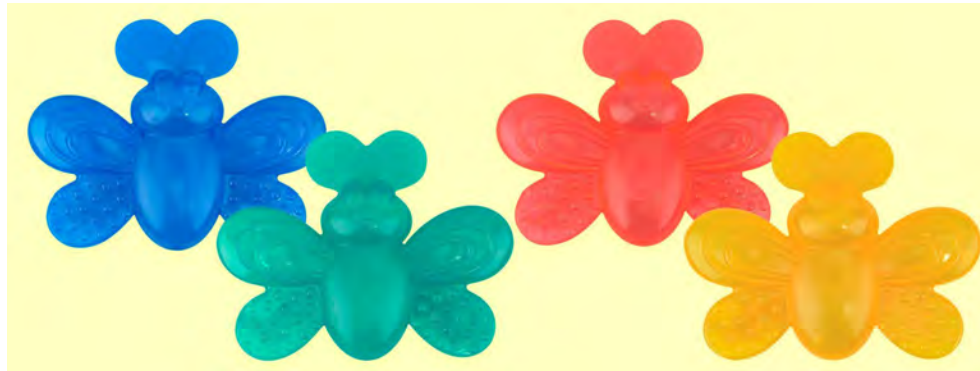

look book

- #80021
- 3+ months
- pegged 5X9in
- holds six 4X8in photos!
- black & white patterns printed inside to engage baby's vision
- textured plastic handle

black & white peek-a-boo book

- #80688
- 0+ months
- pegged 5X10in
- 8 crinkle pages
- 5 peek-a-boo fold outs
- attachable link

flutterby teether

- #80106
3+ months
pegged 4X8in
- flexible, chewy wings
 - water-filled top wings
 - rich texture

silicone ring bead teether

- #80247
3+ months
pegged 4X5in
- silicone ring
 - textured rings
 - flexible teether

water filled butterflies

- #80046 2pk (blue/green & red/yellow)
3+ months
pegged 4X8in
- water-filled
 - textured

strawberry terry teether

- #80251
3+ months
pegged 4X8in
- add ice for cooling effect
 - lining inside prevents drips
 - soft terry cloth

2pk flexible pacifier keepers (assortment)

- #80293 2pk (blue/pink & green/orange)
0+ months
pegged 4X8in
- teetherable strap surface for mouthing
 - keep a pacifier or teether close to baby
 - silicone strap