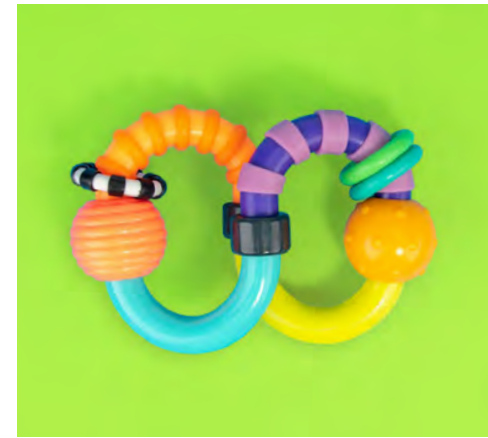

flip & grip rattles

- #80057
- 3+ months
- pegged 4X8in
- develops vision
- light weight
- beads rattle

my first bend & flex rattle set

- #80801
- 0+ months
- pegged 6X8in
- 2 pack value
- soft, flexible plastic
- both toys rattle