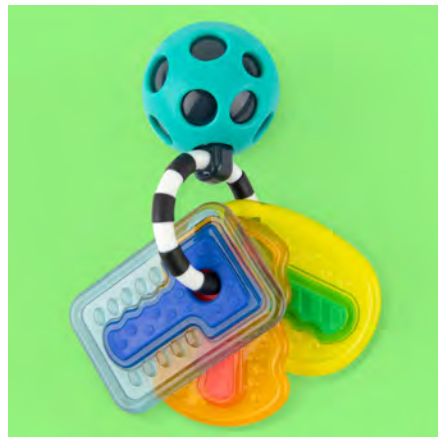

flip & grip rattles

- #80057
- 3+ months
- pegged 4X8in
- develops vision
- light weight
- beads rattle

my first bend & flex rattle set

- #80801
- 0+ months
- pegged 6X8in
- 2 pack value
- soft, flexible plastic
- both toys rattle

twist-a-roo rattle

- #80243
- 3+ months
- pegged 4X8in
- soft, teething plastics
- bendable "fidget" toy
- overmold texture, great for mouthing

linky links

- #80752 2pk
- 0+ months
- pegged 6X8in
- link to car seat or stroller
- rattle
- chew texture

peek-a-boo beads rattle

- #80676
- 0+ months
- pegged 4X8in
- great rattle sound
- soft, flexible plastic
- chewy texture handle

spin & chew ring rattle

- #80783
- 0+ months
- pegged 6X8in
- flexible, soft rings
- great rattle sound
- spinning center ring and ball