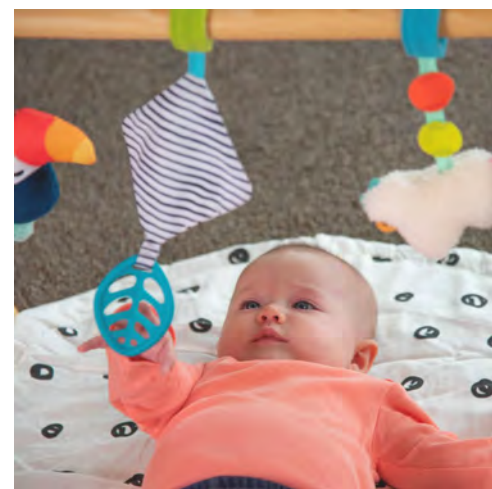

NEW

sproutin' safari gym

1. #90008
   0+ months
   shelf 23X8X4in
   • natural wood arches
   • super soft bamboo fabric mat
   • 3 removable hanging toys