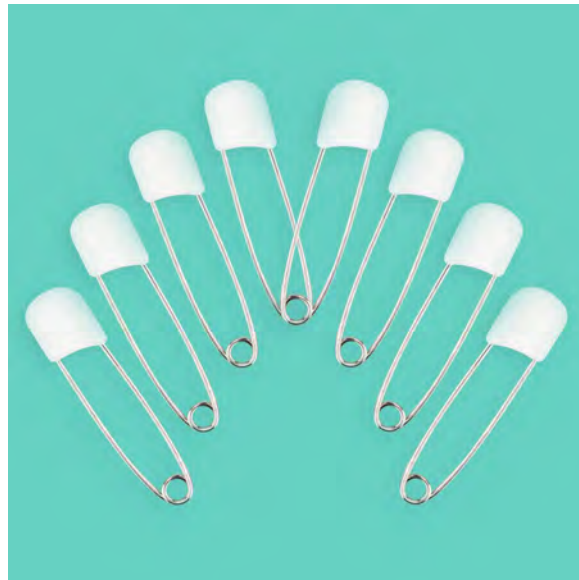

milestone activity gym

- #80910
 0+ months
 shelf 23X18X(4)in
 • 2 ways to use: play gym & tummy time mat
 • 6 developmental zones with play guide
 • 12 age-appropriate toys & activities

NEW

sproutin' safari gym

- #90008
 0+ months
 shelf 23X8X4in
 • natural wood arches
 • super soft bamboo fabric mat
 • 3 removable hanging toys

diaper pins
#474 8pk
all ages
pegged 3.5X5in

deco diaper pins
#38007 6pk
all ages
pegged 3.5X5in

diaper sack dispenser with 25ct roll
#40025
all ages
peggable card 3X7X(2)in

- holds Sassy handle tie diaper sack rolls
- easy-dispense slot
- convenient screw-on lid with clip handle for refilling

diaper sacks
#40012
all ages
pegged 4.5X6.5in