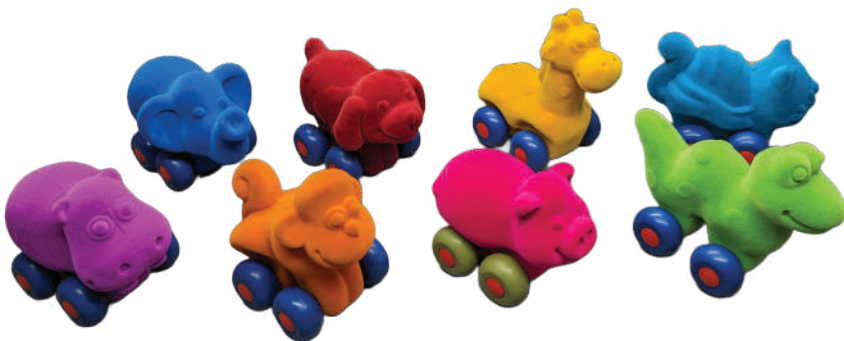

## SENSORY BALL ASSORTMENT

#20192, 10cm Ball Diameter.  
Assorted Tray of 6.

---

## MASCOT CAR GRAB 'EM

#20189, 12.5 x 7.5 x 12.5 cm

---