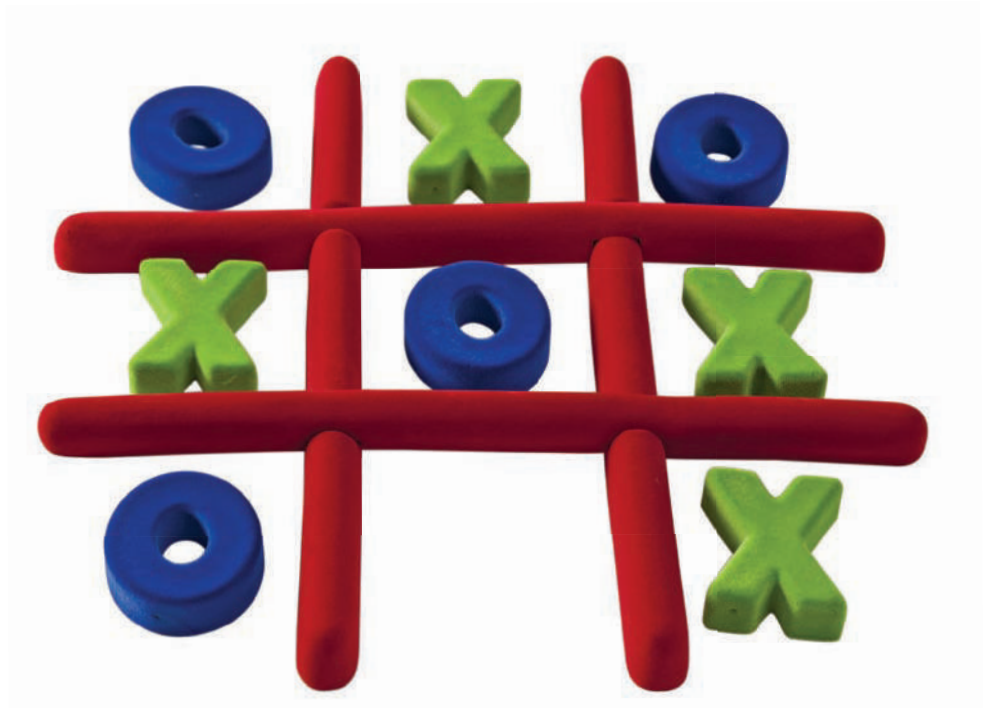

TIC TAC TOE 18m+

A timeless classic that teaches logical and reasoning skills
35.5 X 35.5 cm (14 X 14 in) - 6 pieces
Dimensions: 36.5 X 25 X 2.5 cm (14.5 X 10 x 1 in)
#20187, 8904001201874

T F A I

WEIGHTS AND DUMBBELLS SET 18m+

Dimensions: 27 X 20 X 10 cm (11 X 8 X 4 in)
#20216, 8904001202161

T F A I S