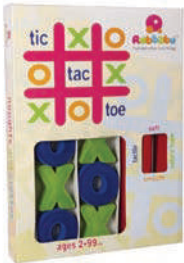

TIC TAC TOE 18m+

A timeless classic that teaches logical and reasoning skills
35.5 X 35.5 cm (14 X 14 in) - 6 pieces
Dimensions: 36.5 X 25 X 2.5 cm (14.5 X 10 x 1 in)
#20187, 8904001201874

T F A I

WEIGHTS AND DUMBBELLS SET 18m+

Dimensions: 27 X 20 X 10 cm (11 X 8 X 4 in)
#20216, 8904001202161

T F A I S