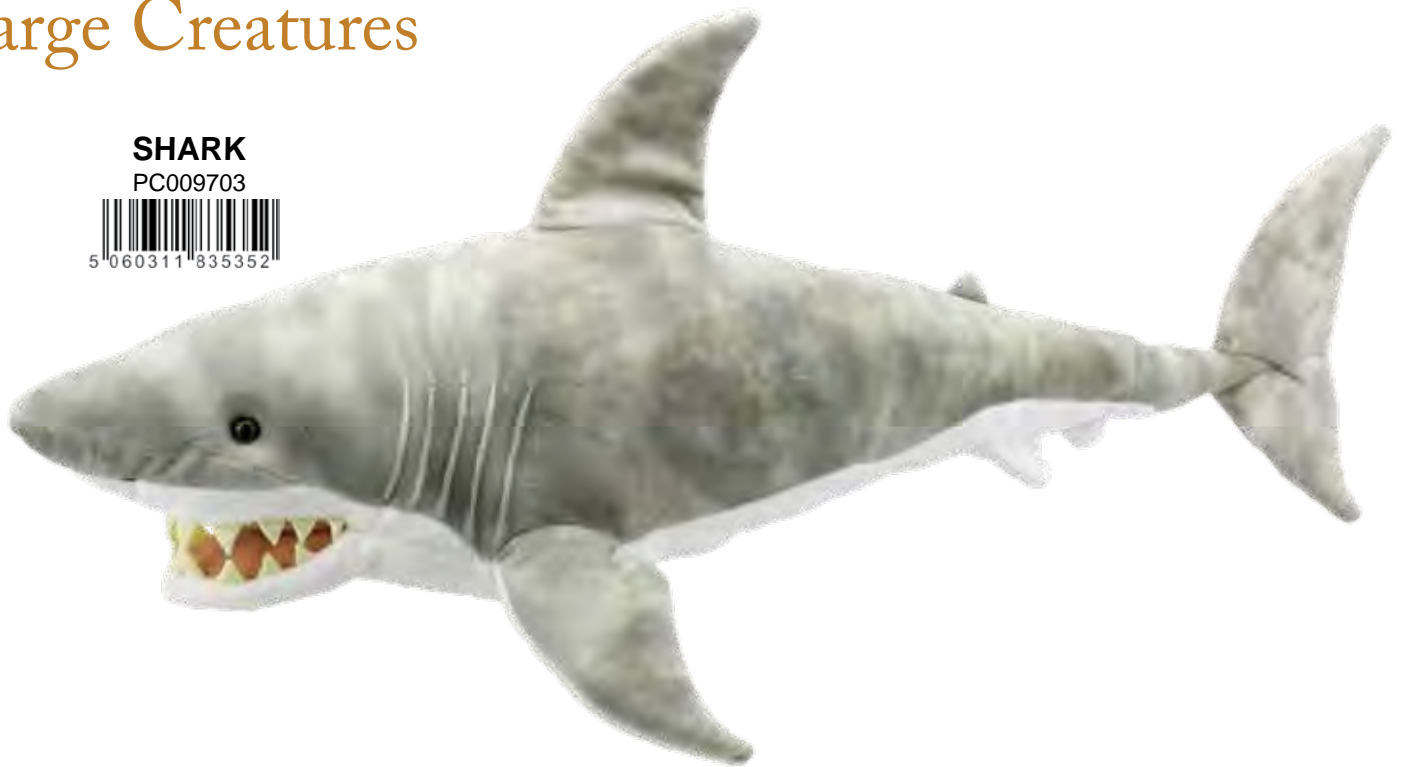

Large Creatures

SHARK

PC009703