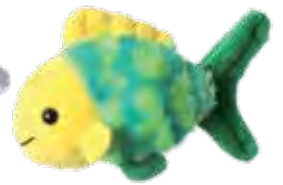

Average height - 6" unless stated otherwise.

Finger Puppets

African Animals

CHIMP
PC020205

CROCODILE
PC020204

ELEPHANT
PC020202

GIRAFFE
PC020201

LION
PC020203

PIG
PC020212

SHEEP - WHITE
PC020216

Sea Life

BLUE TANG FISH
6"
PC002209

CLOWN FISH
6"
PC002199

CRAB
4"
PC002211

DOLPHIN
7"
PC002105

FISH
4"
PC002101