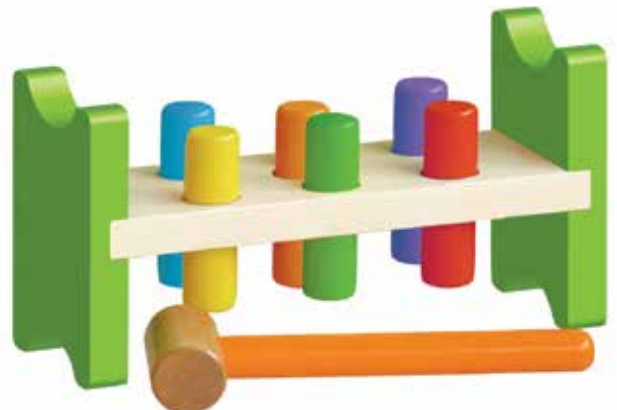

54133 / Master 6 / \$12.95

Lacing Beads

- 90 pcs. Wooden Lacing Beads and 5 cords
- Retail packaged in a clear bucket with handle
- Ages 3 years +

58304 / Master 6 / \$12.25

Pound-A-Peg

Hammer colorful wooden pegs until they push through the other side. Pegs don't fall out but can be removed if desired.

- Retail packaged in color window box
- Size: 9"L x 3"W x 5"H
- Ages 2+

50827 / Master 6 / \$11.25

We break Master Cartons for you - Order what you like!

Baby Xylopiano

Baby Xylopiano 5 keys, 5 metal plates, with stand and 6 songs (7notes / 7 colors) comes with 2 drumsticks