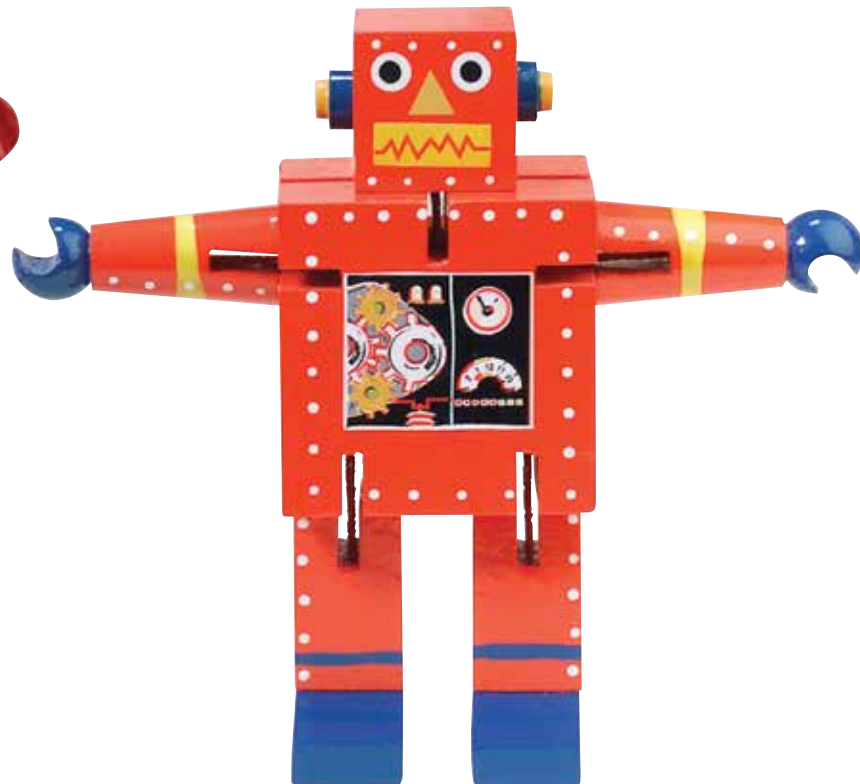

Space Blaster

Our Space Blaster is realistic in retro appearance comes with gear driven rewind trigger and LED lights when fired.

- Individually packaged
- Can stand alone or pegged on the shelf
- Size 7½" x 2½"
- Age 3 years +

5820 / Master 6 / \$7.50 net cost

0 80486 05820 7

BLUE

59778 / Master 1 / \$6.25

RED

54114 / Master 1 / \$6.25

Giant Wooden Robot

- Bend me, shape me into various positions by moving my head, arms and legs
- All wood construction
- Presented on a multi-color window box
- Size: 4½"W x 6½"H
- Ages 3 years +