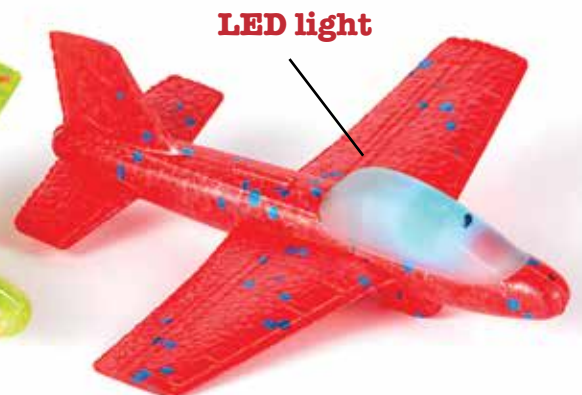

- Plane size: 19.29" x 1.97" x 1.97"
- Assorted colors
- Ages 3 years +

51842 / Master 6 (assorted colors) / \$4.00

19" Wing Span!

LED light

Little Glider

Our new Little Glider will perform loops & tricks , well balanced Easy to assemble. Also comes with LED light

- Ages 3 years +
- On & Off LED light
- Packaged in a retro color box
- Assorted colors
- Glider size - 7" Long , wing span 7"

56454 / Master 6 / \$3.25

NEW

LED light

LED light

NEW

Paddle Ball

This Classic traditional toy made of hard wood will Offer hours & years of great fun.