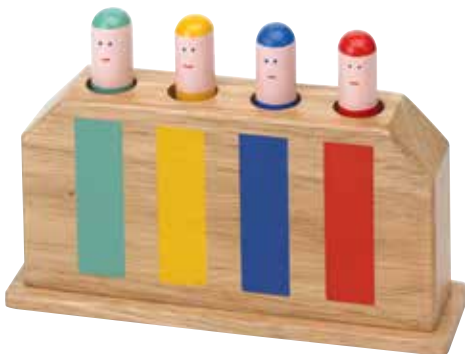

Pop Up Toy's

Our classic Pop Up Toys have a rich tradition of history. Each Pop Up Toy features 4 figures with spring loaded action, and are ideal for developing hand/eye coordination and fine motor skills.

Ice Cream Truck

- Size: 6½"L x 5"H x 3"W
- Ages 12 months +

55878 / Master 5 / \$9.00

Pop Up Birthday Cake

- Size: 6½"L x 5"H x 2"W
- Ages 12 months +

51205 / Master 5 / \$8.50

Pop Up Toy

- Size: 6½"L x 2"W x 5½"H
- Ages 12 months +