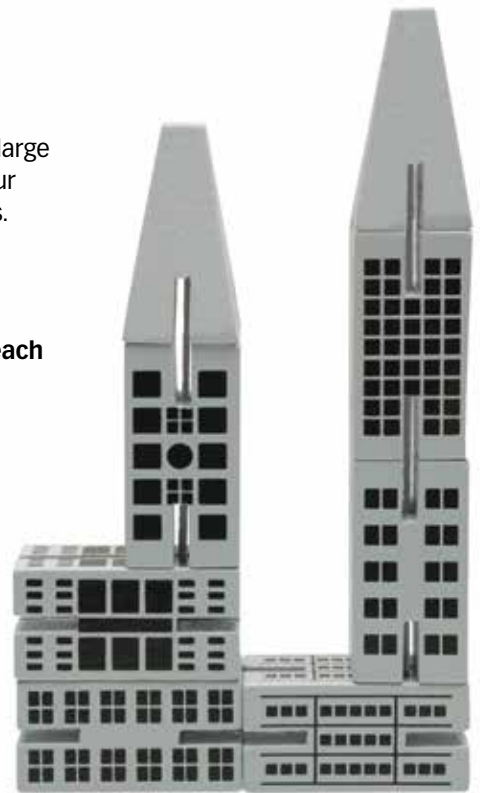

- Size: 13½"L, 1" thick
- Ages 3 years +

51249 / Master 1 / \$39.00

12 What' Zit Building per display, \$3.25 each

Crooked Croc

Bend me, shape me.....

- Retail Package (Counter Display)
- 12 Gators per display
- Size: 7"L x 1"W
- Ages 3 years +