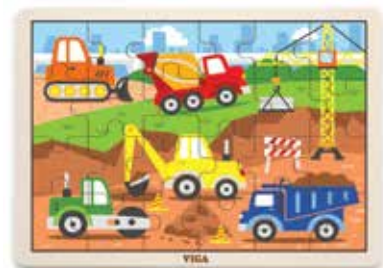

These classic puzzles will offer great value.

- Ages 24 months
- Size: 12"W x 9"H

Space

• 24 piece puzzle
51457 / Master 2 / \$6.25

6 934510 514570

Vehicles

• 24 piece puzzle
51462 / Master 2 / \$6.25

6 934510 514624