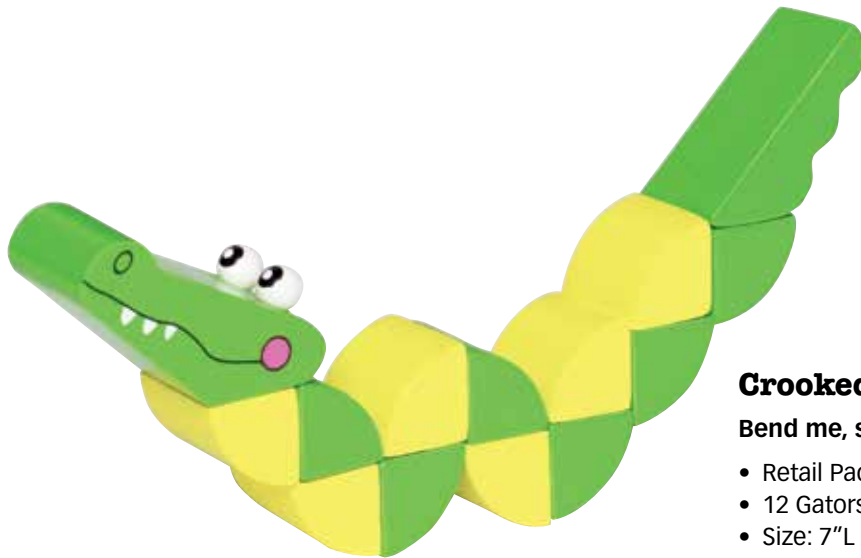

- Size: 13½"L, 1" thick
- Ages 3 years +

51249 / Master 1 / \$39.00

12 What' Zit Building per display, \$3.25 each

Crooked Croc

Bend me, shape me.....

- Retail Package (Counter Display)
- 12 Gators per display
- Size: 7"L x 1"W
- Ages 3 years +