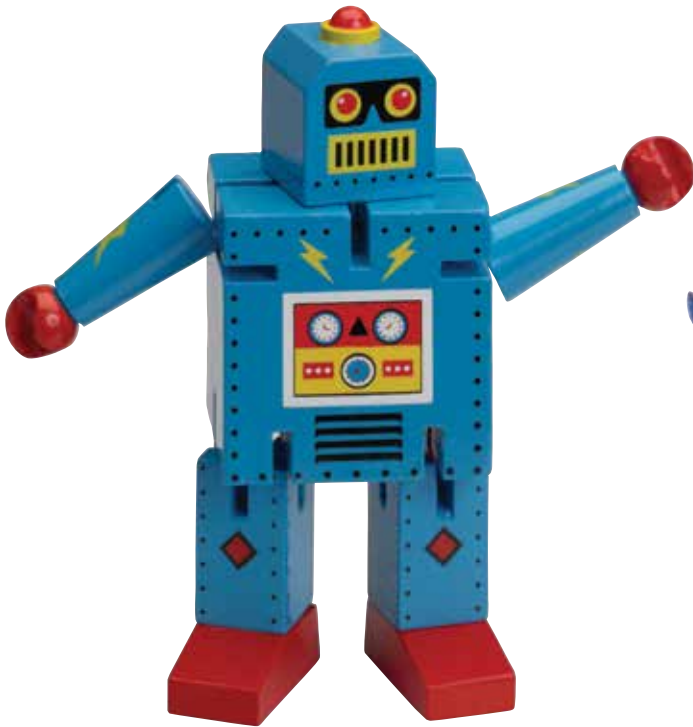

Space Blaster

Our Space Blaster is realistic in retro appearance comes with gear driven rewind trigger and LED lights when fired.

- Individually packaged
- Can stand alone or pegged on the shelf
- Size 7½" x 2½"
- Age 3 years +

5820 / Master 6 / \$7.50 net cost

0 80486 05820 7

BLUE

59778 / Master 1 / \$6.25

RED

54114 / Master 1 / \$6.25

Giant Wooden Robot

- Bend me, shape me into various positions by moving my head, arms and legs
- All wood construction
- Presented on a multi-color window box
- Size: 4½"W x 6½"H
- Ages 3 years +