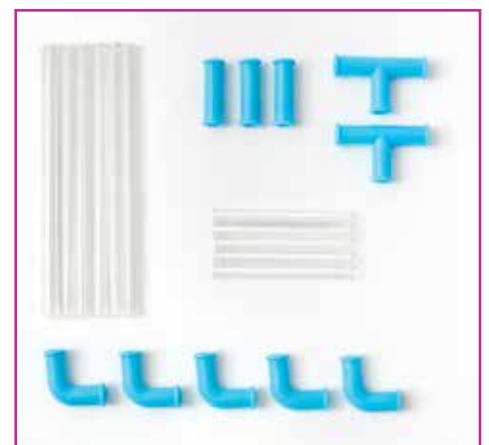

Stimulate your mind with this set of three metal brain teaser puzzles. This set will keep your mind sharp through logical thinking. Includes 3 metal puzzles.

- Size: 3"
- Ages 6+
- Packed in a retail color box

55659 / Master 6 / \$2.50

Build a Silly Straw

Build your own silly straw creation!! Create endless configurations for sipping and slurping your favorite drink. Includes 6 straight straws, 5 smaller straws, two T connections, 3 straight connections and Five L connections.

- Ages 6+
- Packed in a retail color blister presentation

55660 / Master 12 / \$2.50

Farkle (Dice) Game

Classic Farkle - you'll be ready to roll with this complete Farkle dice set. The set includes six(6) dice, a plastic dice cup, 25 scorecards and rules insert for point values, great travel game....