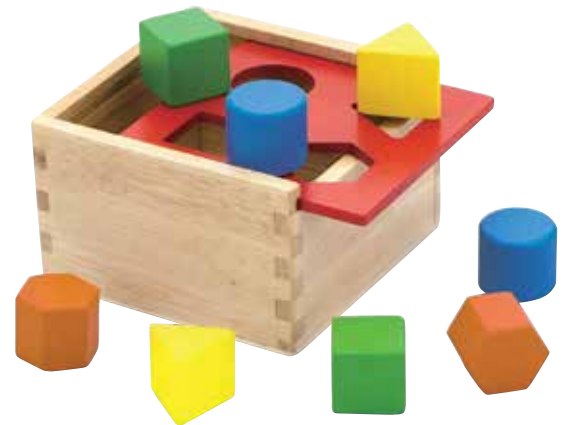

Shape Sorting

Our sorting box is made of sturdy hardwood construction offering 4 geometric colorful shapes, packaged in retail packaging.

- Ages 12 months +
- Size: 5.11"L x 5.11"W x 3.07"H

50844 / Master 6 / $8.00

Baby What'zit

The Baby What'Zit will bring hours of sensory play, one of the finest manipulatives on the market today, offering elastic movement and bright colors.

- Retail packed in a colored box
- Size: 4½"D
- Age 6 months +

55881 / Master 6 / $6.50