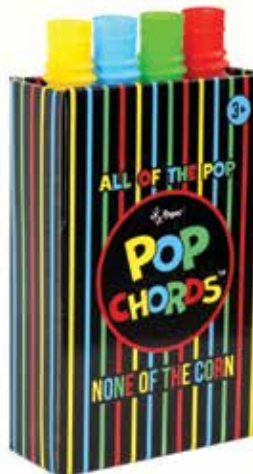

NEW

Pop Chords

This tested and true plastic expandable tubes (4 in all) will offer endless possibilities of construction, all tubes can be interchangeable.....simply pop open and begin your fantasy connection.

- Each tube extends 27" in length, there are 4 tubes, making a total length of 108"
- Age 3 years +

7720 / Master 6 / $2.50