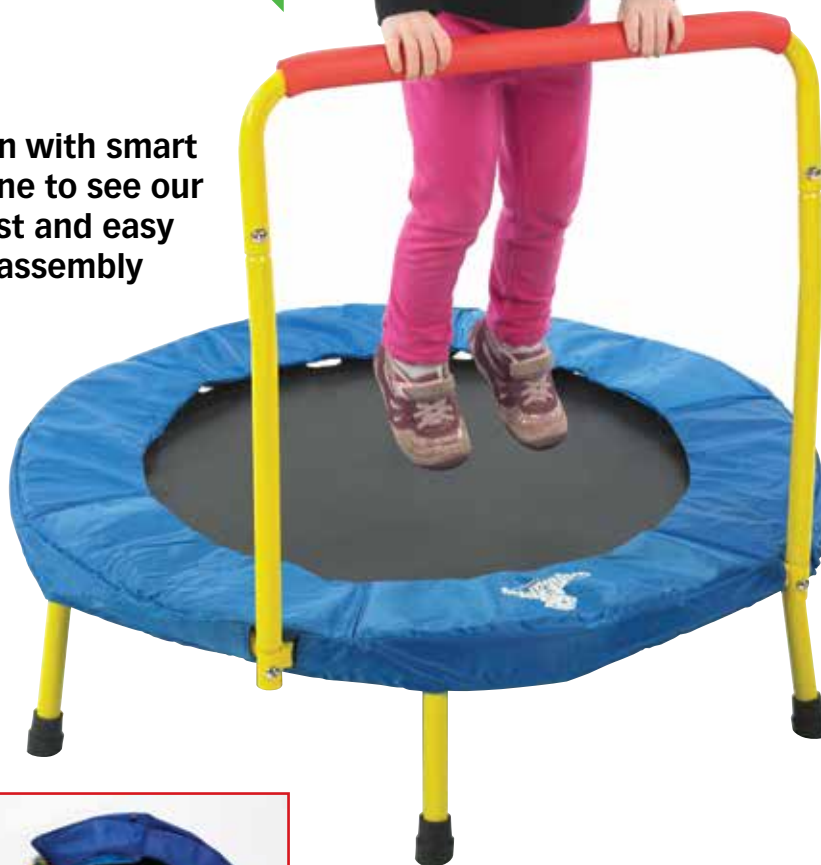

59645 / Master 6 / \$2.00

Fold and Go Trampoline

- ASTM safety approved + HR4040
- Totally foldable
- Suitable for indoor/outdoor
- Extra safety, comes with padded frame cover and handle
- Holds 1 child up to 150+ lbs.
- Drop ship available
- Retail packaging - with carry handle box
- 36" diameter x 35" floor to handle
- Ages 3 years +

59609 / Master 2 / \$53.00

6 93409 59614 6

Scan with smart phone to see our fast and easy assembly

BEST SELLER

- **NO bungee cord**
- **Trampoline mat pre-assembled**
- **Minor assembly required**

“Fold & Go Extension Kit“