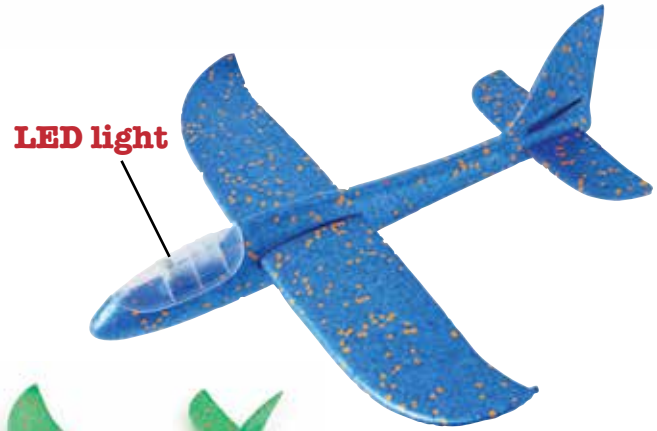

1682 / Master 20 / \$3.50

4 001664 016822

We break Master Cartons for you - Order what you like!

Original Glider Plane

This Foam Glider plane will be a huge hit in the sky, soar through the air and perform tricks with this high quality, well balanced and easy to assemble plane.

- Plane size: 19.29" x 1.97" x 1.97"
- Assorted colors
- Ages 3 years +

51842 / Master 6 (assorted colors) / \$4.00

19" Wing Span!

LED light

Little Glider

Our new Little Glider will perform loops & tricks , well balanced Easy to assemble. Also comes with LED light