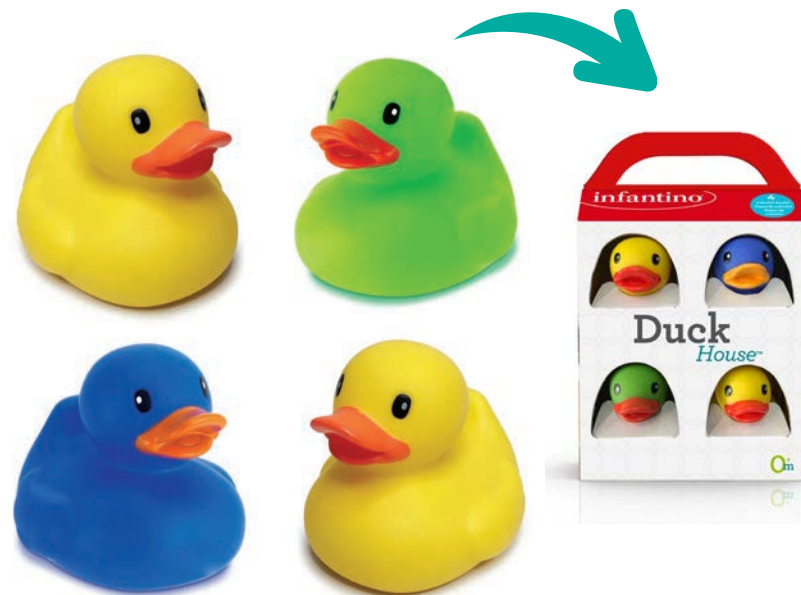

205040-03 | 7-73554-05040-0 | 12m+

At Shelf Positioning:  
Peg Card with Blister  
Product + Packaging:  
5.98"W x 1.93"D x 7.99"H  
MC Qty: 6 Pieces

**Fun Time Duck™**

Our Fun Time Duck makes the perfect classic bath time companion. They add a splash of fun to the tub, water table or play mat.

506-102Y | 7-73554-06102-4 | Om+

At Shelf Positioning: PDQ  
Product + Packaging: 3.25"W x 3.75"D x 3.25"H  
MC Qty: 48 Pieces

**Aquarium Bath Squirters™**

Squeeze, squirt, and play with eight colorful sea life pals. Easy for tiny hands to hold and soft for grabbing or gumming. The set includes an octopus, goldfish, seahorse, starfish, whale, shark, coral, and coral ball.

205-031 | 7-73554-05031-8 | Om+

At Shelf Positioning: Fish Bowl Plastic Tub  
Product + Packaging: 6.5"W x 4.0"D x 6.5"H  
MC Qty: 6 Pieces

205-031A | 7-73554-05031-8 | Om+

At Shelf Positioning: Mesh Bag  
Product + Packaging: 4.5"W x 3.25"D x 12.75"H  
MC Qty: 6 Pieces

**Soft Foam Puzzle Mat™**

From tummy time to their first steps - this extra thick foam mat creates a safe, soft place for little ones to play. The textured pieces provide early sensory interaction and the pop-out puzzle shapes encourage cognitive shape sorting skills.