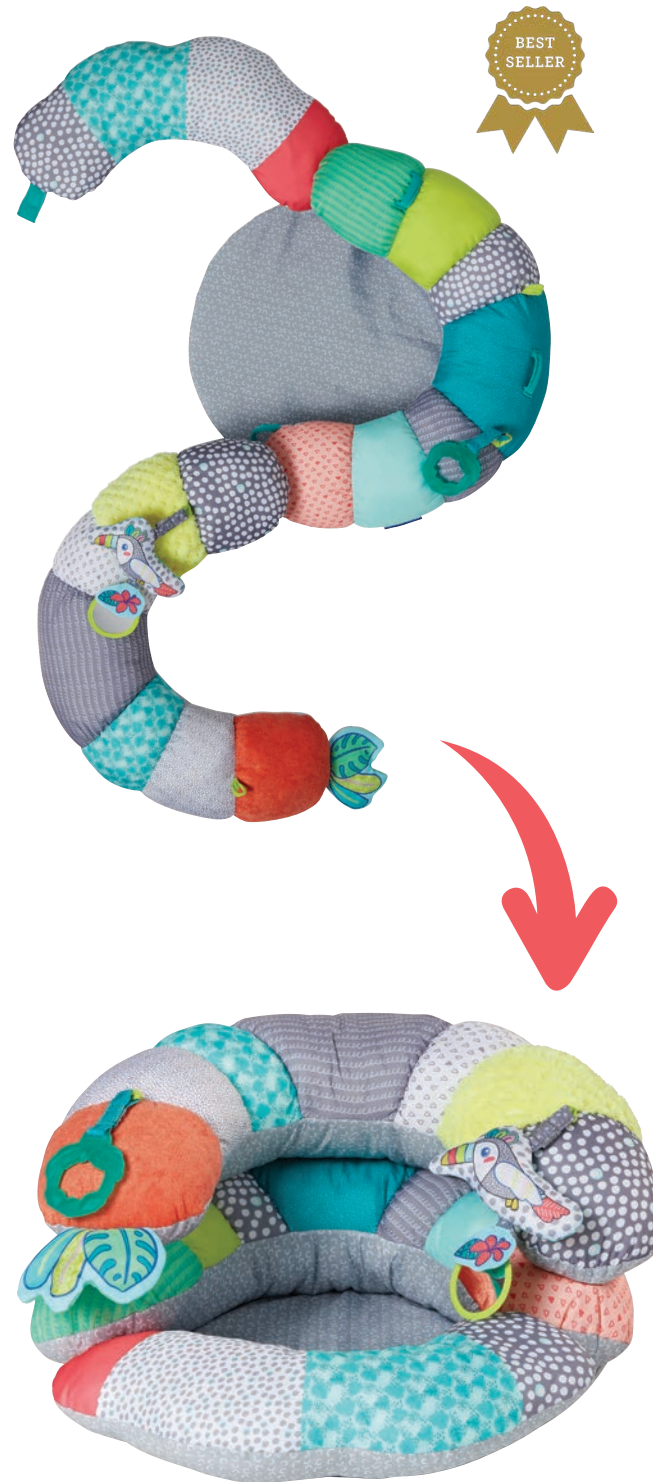

2-in-1 Tummy Time & Seated Support™

This soft, colorful multi-functional must-have starts as a playful tummy time prop and transforms to a stacked, hugging seat support for beginners.

213006-00 | 7-73554-13006-5 | Om+

At Shelf Positioning: Box
Product + Packaging:
18.0"W x 6.0"D x 12.0"H
MC Qty: 4 Pieces