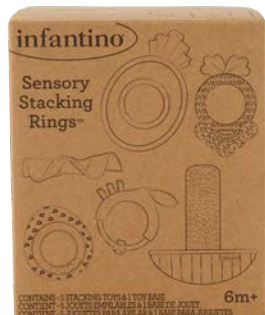

Sensory Stacking Rings™

215117-00 | 6m+
MC Qty: 6 Pieces
Page: 16