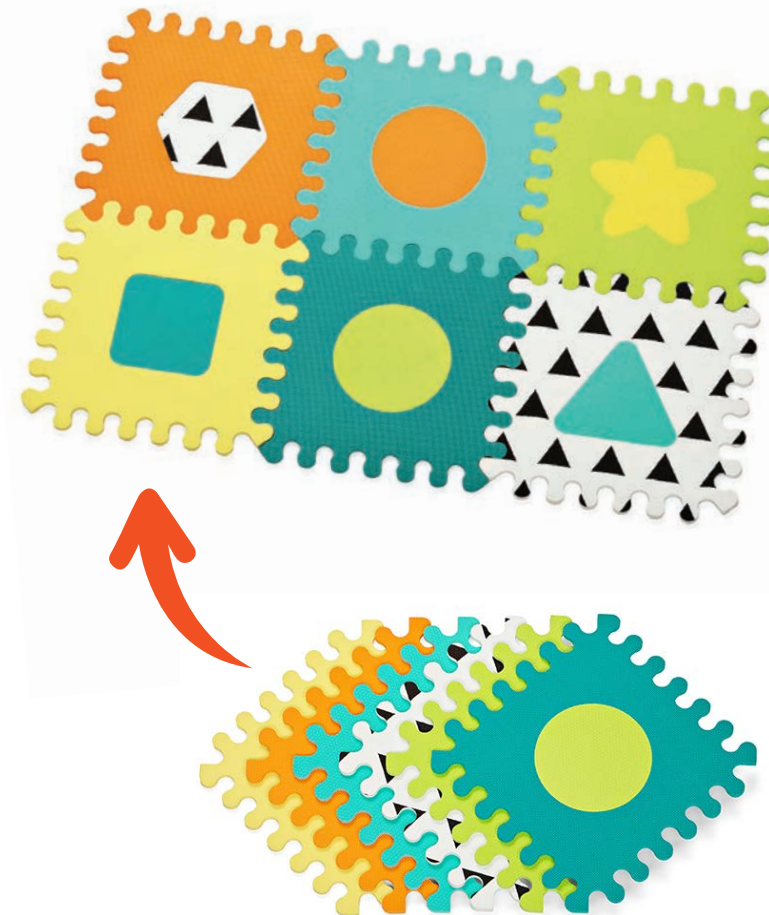

Soft Foam Puzzle Mat™

From tummy time to their first steps - this extra thick foam mat creates a safe, soft place for little ones to play. The textured pieces provide early sensory interaction and the pop-out puzzle shapes encourage cognitive shape sorting skills.

216-056AJ | 7-73554-16056-7 | 0 - 36m

At Shelf Positioning:
Shrink Wrapped + Tray
Product + Packaging:
17.52"W x 2.95"D x 17.52"H
MC Qty: 6 Pieces