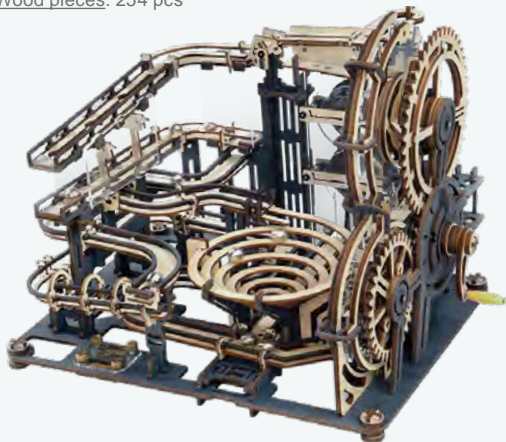

LG501 / Marble Parkour

Assembled size: 10.04 x 9.25 x 7.28 in (L x W x H)

Package size: 12.52 x 9.21 x 1.89 in (L x W x H)

Wood pieces: 254 pcs

LGA01/ Marble prowler

Assembled size: 12.80 x 8.43 x 8.98 in (L x W x H)

Package size: 12.48 x 9.17 x 1.89 in (L x W x H)

Wood pieces: 253 pcs