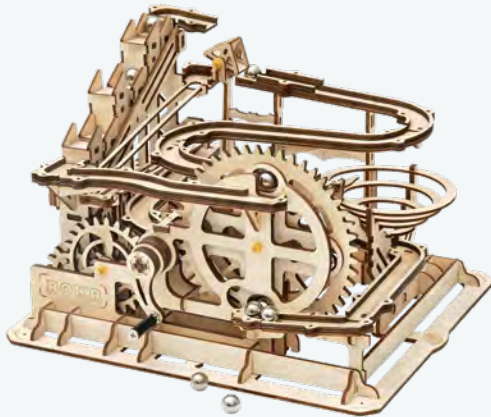

## MARBLE RUN | 14+

It is a creative 3D wooden puzzle designed for adults and teenagers. We select primary design which can best embody the beauty of machines. This series products are all gear drive-the most widely used mechanical rotation method. We believe it is the coolest decoration in your study and hope it could give you inspiration while the ball rolling.