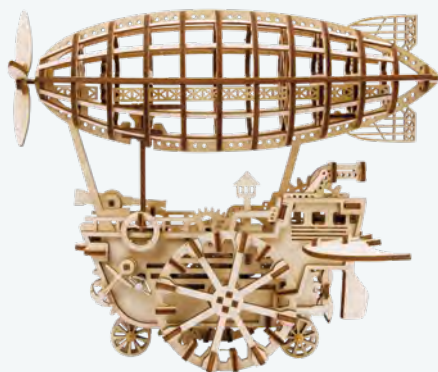

LK702 / Air Vehicle

Assembled size: 11.81 x 8.46 x 9.84 in (L x W x H)

Package size: 14.57 x 9.84 x 1.99 in (L x W x H)

Wood pieces: 229 pcs