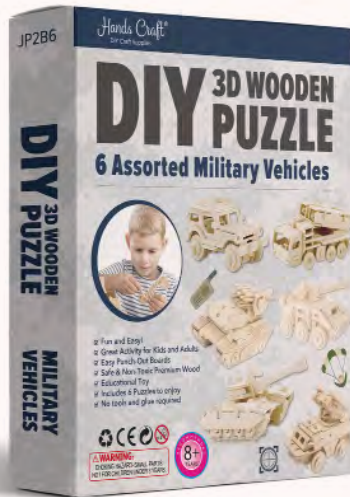

JP2B6 / 6 Assorted Military Vehicles