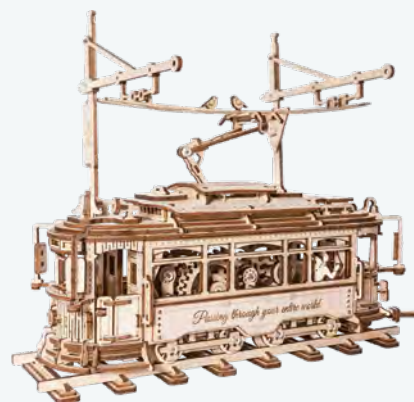

New

LK801 / classic city Tram

Assembled size: 11.30 x 6.5 x 9.72 in (L x W x H)

Package size: 12.48 x 9.17 x 2.36 in (L x W x H)

Wood pieces: 374 pcs