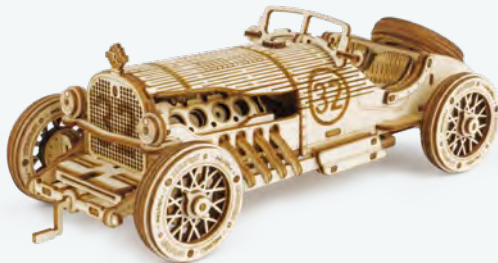

MC501/Prime Steam Express

Assembled size: 12.09 x 2.64 x 3.23 in (L x W x H)

Package size: 9 x 6.04 x 0.47 in (L x W x H)

Wood pieces: 308 pcs

MC401/Grand Prix Car

Assembled size: 7.44 x 3.15 x 2.36 in (L x W x H)

Package size: 9 x 6.04 x 0.47 in (L x W x H)

Wood pieces: 220 pcs