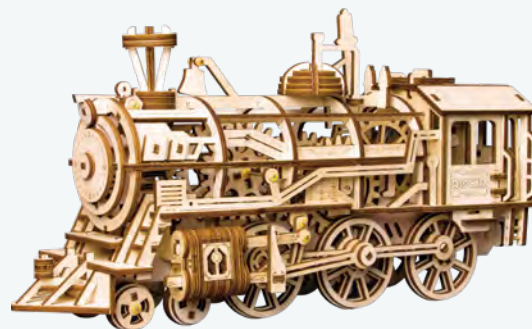

LK701 / Locomotive

Assembled size: 14.57 x 4.72 x 7.28 in (L x W x H)

Package size: 14.57 x 9.84 x 1.99 in (L x W x H)

Wood pieces: 350 pcs