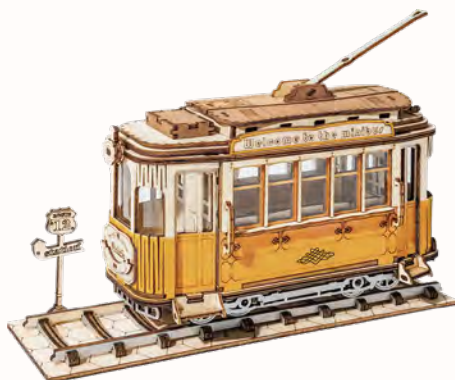

TG505 / Tramcar

Assembled size: 7.09 x 2.28 x 5.51 in (L x W x H)

Package size: 9.49 x 6.04 x 0.57 in (L x W x H)

Wooden pieces:145pcs