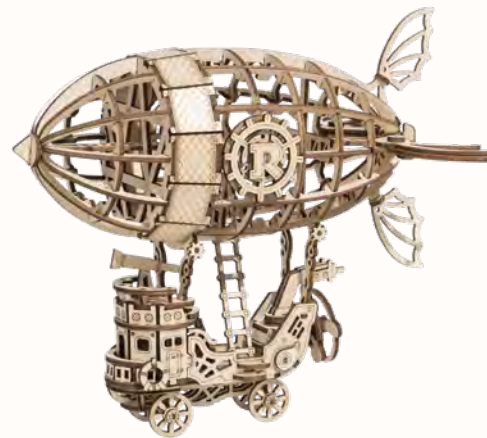

TG407/Airship

Assembled size: 7.09 x 4.90 x 6.50 in (L x W x H)

Package size: 9.02 x 6.10 x 0.47 in (L x W x H)

Wooden pieces:176pcs