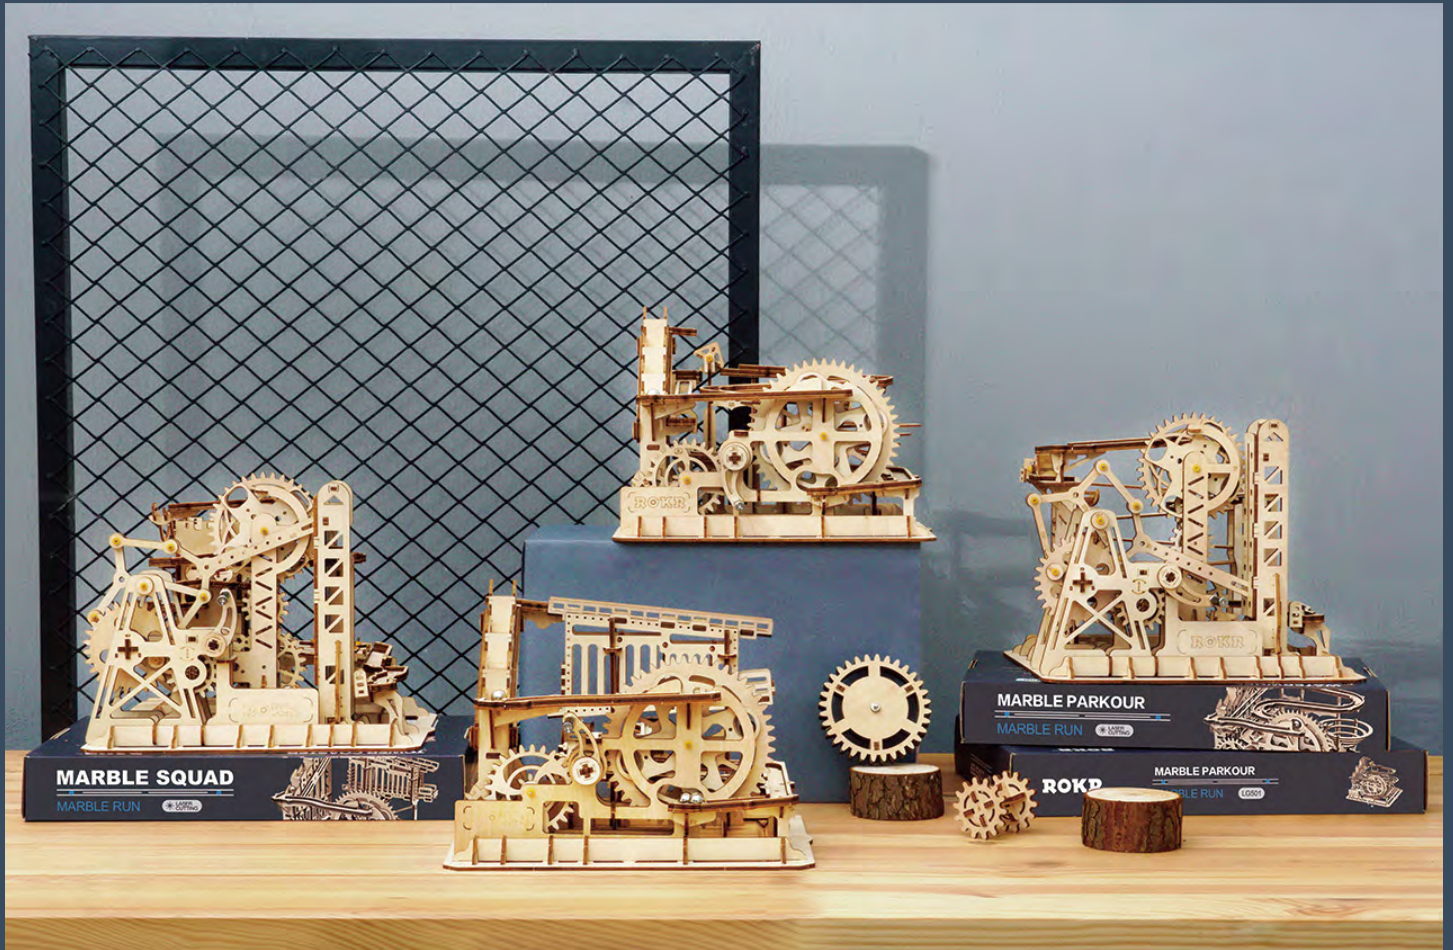

## MARBLE RUN | 14+

It is a creative 3D wooden puzzle designed for adults and teenagers. We select primary design which can best embody the beauty of machines. This series products are all gear drive-the most widely used mechanical rotation method. We believe it is the coolest decoration in your study and hope it could give you inspiration while the ball rolling.