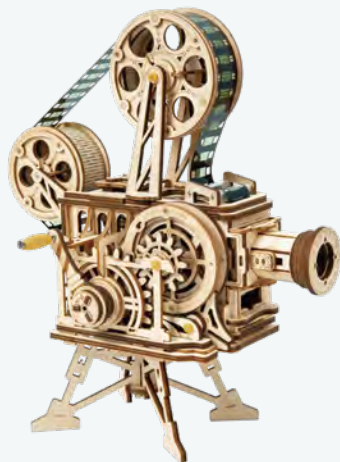

### **LK601 / Vitascope**

Assembled size: 9.06 x 5.24 x 10.04 in (L x W x H)

Package size: 12.60 x 9.25 x 2.01 in (L x W x H)

Wood pieces: 183 pcs