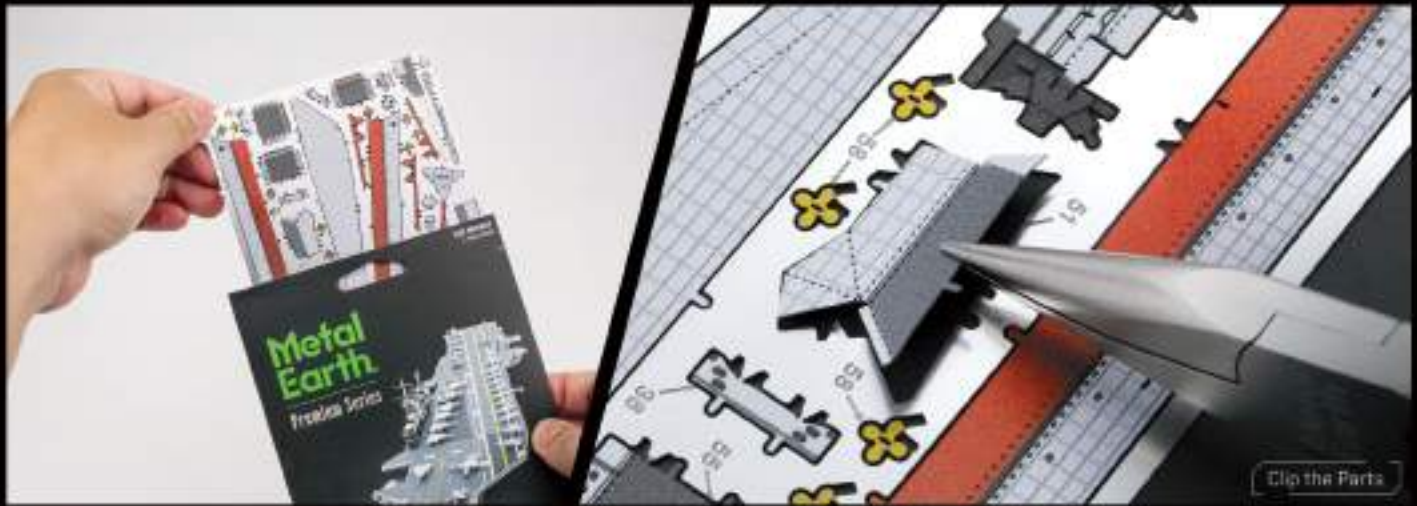

METAL EARTH IS MADE FROM **HIGH QUALITY STEEL SHEETS**. EACH MODEL FEATURES AMAZING DETAIL WITH PARTS CUT FROM ONE OR MORE 4" SQUARE STEEL SHEETS. EASY TO FOLLOW INSTRUCTIONS ARE INCLUDED WITH EACH KIT AND **NO GLUE OR SOLDER REQUIRED!** SIMPLY SNIP OUT THE PIECES AND BEND THE TABS THROUGH CORRESPONDING CONNECTION POINTS. FOR AGES 14+.