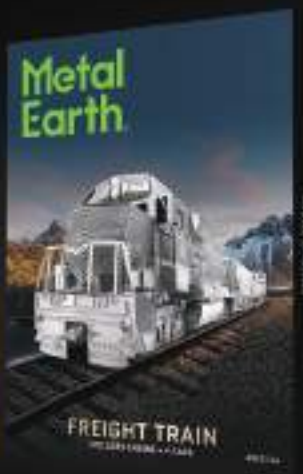

METAL EARTH INTRODUCTION

Amazing DIY models with stunning details

METAL EARTH IS MADE FROM **HIGH QUALITY STEEL SHEETS**. EACH MODEL FEATURES AMAZING DETAIL WITH PARTS CUT FROM ONE OR MORE 4" SQUARE STEEL SHEETS. EASY TO FOLLOW INSTRUCTIONS ARE INCLUDED WITH EACH KIT AND **NO GLUE OR SOLDER REQUIRED!** SIMPLY SNIP OUT THE PIECES AND BEND THE TABS THROUGH CORRESPONDING CONNECTION POINTS. FOR AGES 14+.

Gift Boxes

VISIT OUR WEBSITE TO LEARN MORE
WWW.METALEARTH.COM