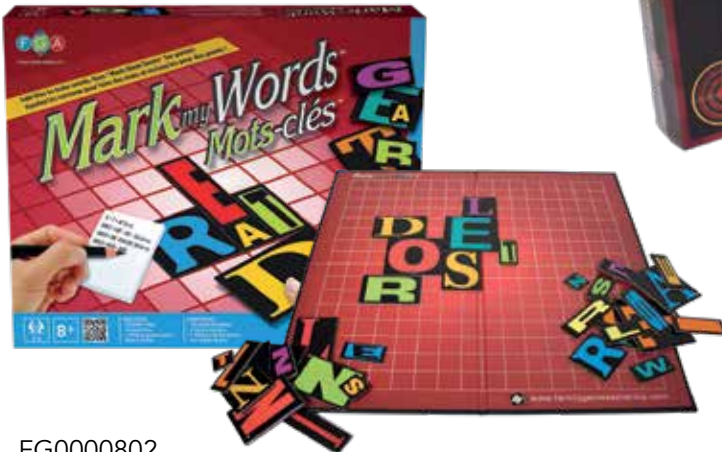

FG0000648
MAGNETIC DARTS™
THE ORIGINAL

Two-sided mat for safe indoor play.

C.P.: 6
 UPC: 086453006486
 MAT SIZE: 16.75 X 19.5 X 1.5"
 BOX SIZE: 17 X 11 X 2.25"
 AGE: 8+ • PLAYERS: 1+

FG0000802
MARK MY WORDS™