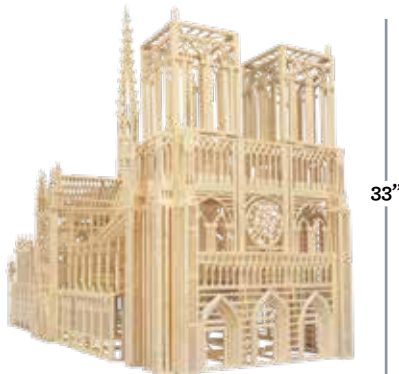

MATCH6631 LONDON BRIDGE 5000 PCS

C.P.: 2
UPC: 061404066313
COMPLETED STRUCTURE: 72 X 12 X 18"
AGE: 14+

MATCH6630 MISSISSIPPI RIVER BOAT 4500 PCS

C.P.: 2
UPC : 061404066306
COMPLETED STRUCTURE: 29.5 X 10 X 13"
AGE: 14+