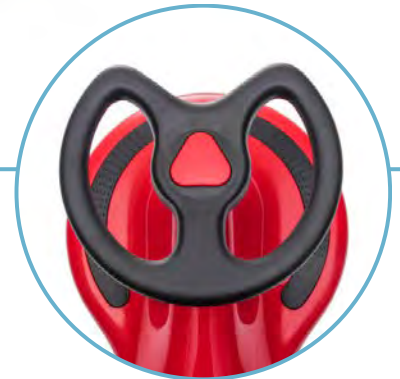

RIDE ON TOYS

PUSH TOYS, KICK SCOOTERS,
BABY WALKERS, RIDE ONS

2024 CATALOG

LAMBORGHINI SWING CAR

- 1 SEATER / PP SEAT
- LED HEAD LIGHTS + LED TIRES
- PU+TPE TIRES
- HORN SOUND
- STORAGE UNDER THE SEAT

- SKU: FR5950
- AGE GROUP: 3+
- BATTERY: NONE
- MAX CAPACITY: 1 PERSON / 110LB
- PRODUCT DIM. (IN): 30.7*12.8*13.8 / 8.4LB
- PACKAGE DIM. (IN): 31.1*13.2*14 / 10.6LB