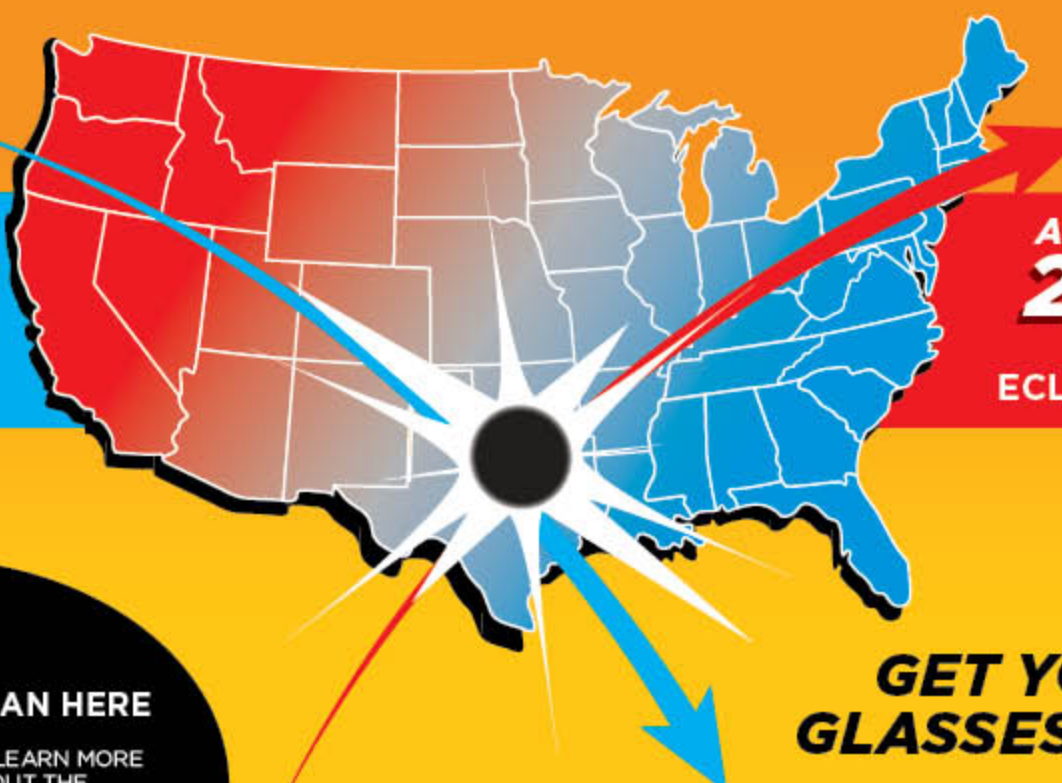

- Certified ISO 12312-2 Solar Safe Glasses for Sun Viewing
- SKU: 88-70005
UPC: 811803035423

DON'T MISS THE **UNITED STATES** SOLAR ECLIPSES!

**OCT. 14TH
2023**
ANNULAR
ECLIPSE PATH

**APRIL 8TH
2024**
TOTAL
ECLIPSE PATH