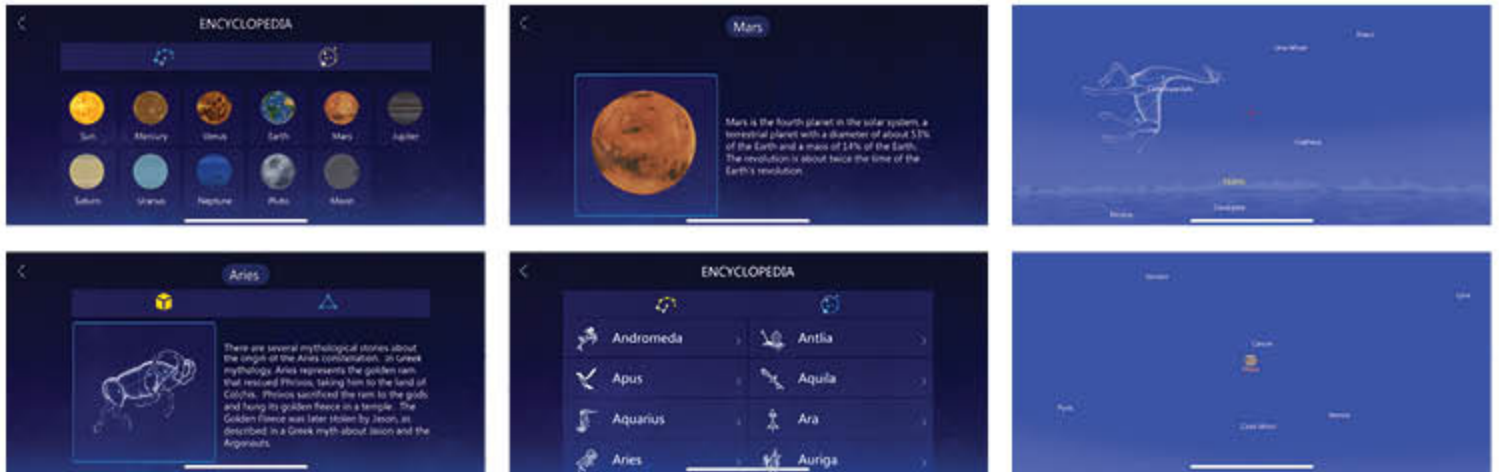

Gemini II Telescope Matte Black 70mm Slow Motion AZ Mount

What's included?

- Telescope Tube
- Slow motion Alt-azimuth Mount
- Two 1.25" Plössl Eyepieces (PL26mm, PL9.7mm)
- Eyepiece Diagonal

- Red Dot Finder
 - Tray
 - Downloadable Planisphere
 - Downloadable Planetary Software
- SKU: 88-20170
UPC: 812257018758
Case Pack: 1

INTEGRATED APP-ENABLED TELESCOPE

With the ARTELESCOPE app and a smartphone, You'll have the universe right in front of you. Navigate the Night sky and learn about the constellations and planets.

Download the App