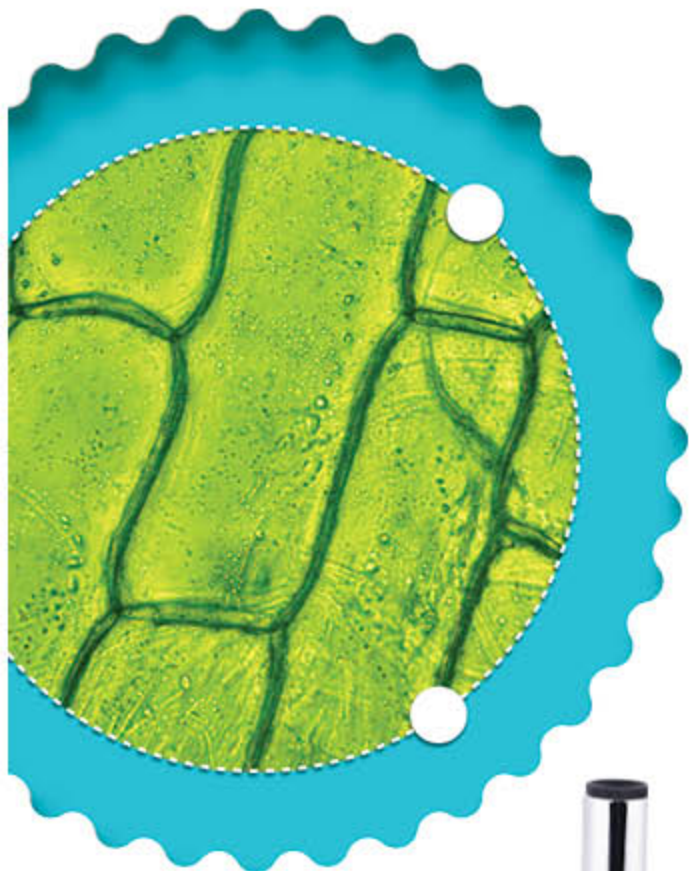

800x Advanced Microscope

Features:

- 64x to 800x Microscope
- 3 Prepared Slides
- 5 Blank Slides
- Slide Case
- Tweezers
- 3 Empty Vials
- Pipette
- Shrimp Hatchery
- Magnify Glass
- Spatula
- Graduated Cylinder
- Drawstring Carry Case

SKU: 44-00720
UPC: 812257016921
Case Pack: 4