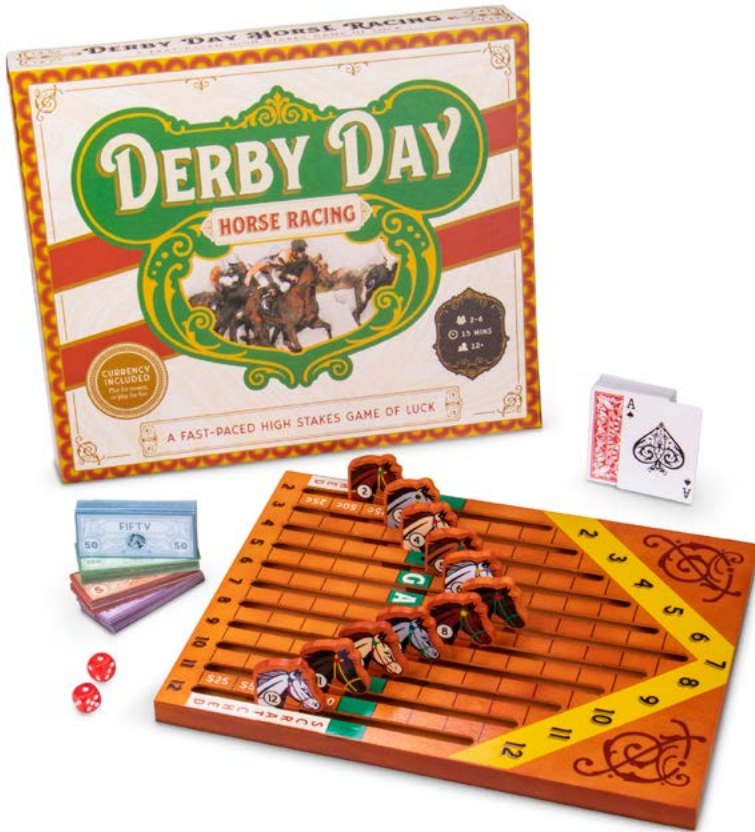

GAMES

Derby Day Horse Racing

Place your bets, roll the dice, and cheer on your horses as they complete the run for the roses.

DIMS: 15.5" X 13" X 3"
COST: $27.50
MOQ: 8

GGAM-1501

193206004771