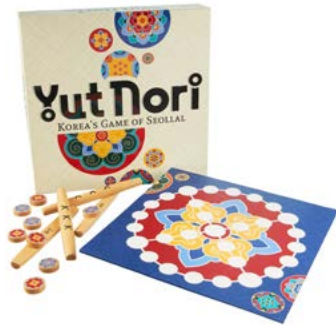

Yut Nori: Korea's Game of Seollal

Similar to Ludo, Yut Nori is a traditional Korean racing game. This deluxe set includes a sturdy board, not paper or cloth, and wooden pawns.

DIMS: 10.25" X 10.25" X 1.5"
COST: $10.00
MOQ: 3

GGAM-2003

193206028487