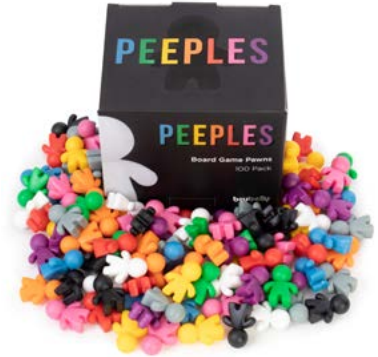

100-pack Peeples, 10 Color Assortment

Move over meeples! Peeples board game pawns feature an expressive, articulated model with a large head that's easy to grab.

TBGA-202

PKG DIMS:
4" x 3" x 3"
COST: $9.50
MOQ: 3

193206008540