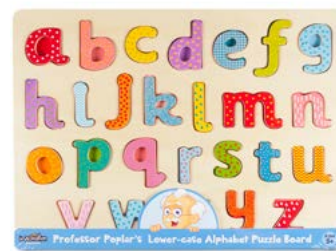

### Alphabet Puzzle Board

Colorful, chunky pieces that are easy to grab and match! Great sensory way to learn shapes and the alphabet.

Age: 3 yrs

DIMS: 11.75" X 9" X .5"

COST: \$6.50

MOQ: 3

**TPUZ-301**

796520343283