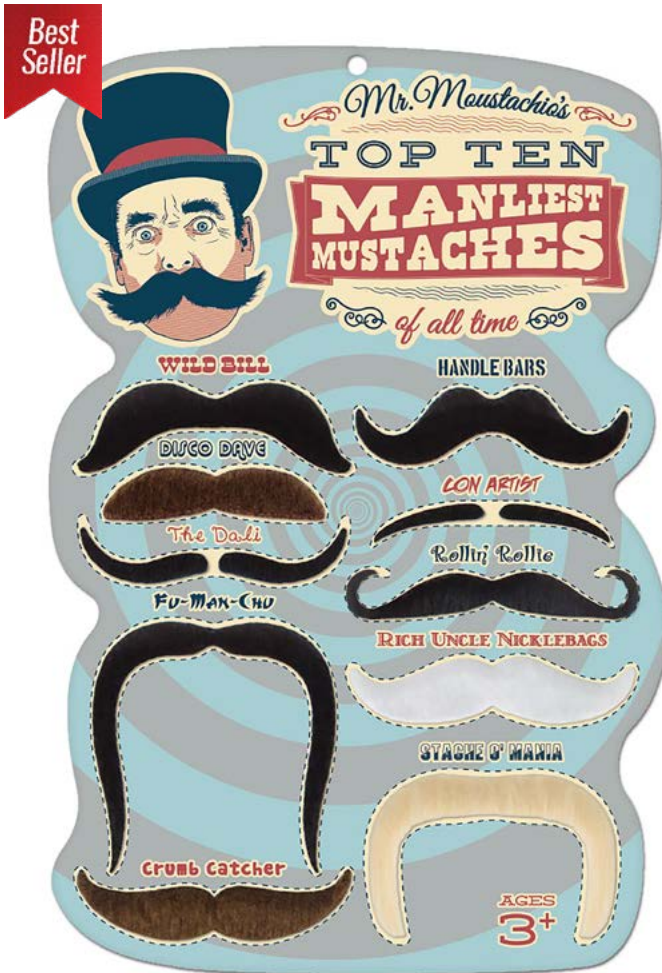

## Mr. Moustachio's Top 10 Manliest Mustaches of All Time

A 10-pack of themed stick-on novelty mustaches. No two alike, zany backstories included.

DIMS: 12" X 8" X .25"  
COST: \$2.50  
MOQ: 3

**MPAR-001**