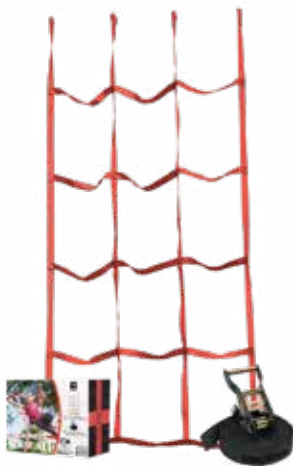

Ninja Cargo Net

SLA.801R

MSRP: $69.99

Climbers can rejoice with the 4'w x 7' cargo net, which attaches to the Ninjaline to create a variety of obstacles.

- Ages: 5+
- Holds: 250 lbs
- Case Pack: 4