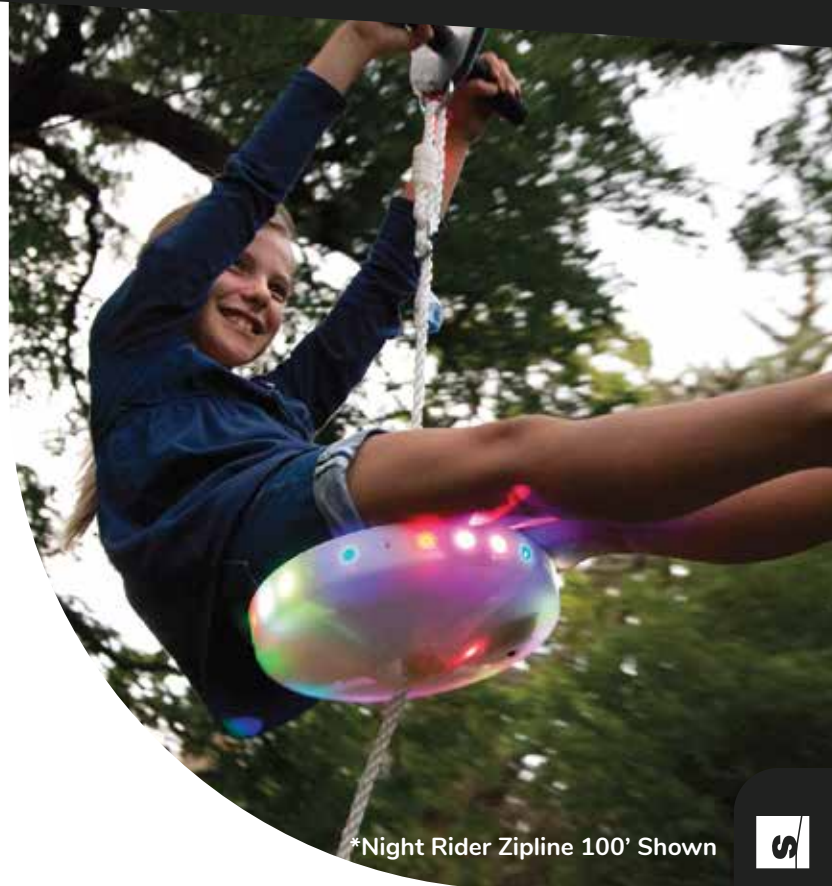

Ziplines

* Eagle Zipline 90' Shown

Rollerline 50'

SLA.935

MSRP: \$99.99

Have a Zipline without the heavy cable. Zip down the slackline with our 360-degree ball bearing center and the 6 sealed ball bearing allow for a smooth ride. Lower cost, and easier setup but the same thrill.

- Ages: 5+
- Holds: 250 lbs
- Case Pack: 4

*Night Rider Zipline 100' Shown

slackers
Ziplines

Eagle Zipline 90'

SLA.512

MSRP: \$199.99

90' Zipline true course length. With spring break, trolley, and disk seat.

- Ages: 8+
- Holds: 200 lbs
- Case Pack 2

Night Rider ZipLine 100'

SLA.500SB

MSRP: \$229.99

100' Zipline true course length. With spring break, trolley, and disk seat.

- Ages: 8+
- Holds: 200 lbs
- Case Pack 2