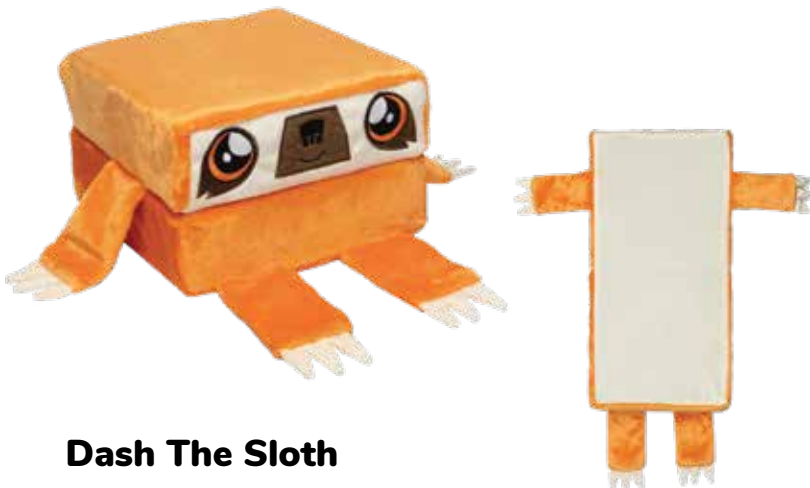

by **PILLOW CUBE**

*Kid Cubes are a product of our sister company, Pillow Cube.
For more amazing pillow options visit pillowcube.com

Crystal The Unicorn

KCP-UNR

MSRP: \$29.99

Kid Cubes are the perfect toy by day, and the best pillow by night! Includes our patent-pending 'No-Fold Middle' which ensures a child can roll around without the pillow folding and waking them up. The perfect travel companion and lovable friend for any child!

Ages: 3-14
Case Pack: 4
Open: 3" x 20" x 10"
Closed: 6" x 10" x 10"

Finn The Shark

KCP-SHR

MSRP: \$29.99

Kid Cubes are the perfect toy by day, and the best pillow by night! Includes our patent-pending 'No-Fold Middle' which ensures a child can roll around without the pillow folding and waking them up. The perfect travel companion and lovable friend for any child!

Ages: 3-14
Case Pack: 4
Open: 3" x 20" x 10"
Closed: 6" x 10" x 10"

Callie The Cat

KCP-CAR

MSRP: \$29.99

Kid Cubes are the perfect toy by day, and the best pillow by night! Includes our patent-pending 'No-Fold Middle' which ensures a child can roll around without the pillow folding and waking them up. The perfect travel companion and lovable friend for any child!

Ages: 3-14
Case Pack: 4
Open: 3" x 20" x 10"
Closed: 6" x 10" x 10"

Dash The Sloth

KCP-SLR

MSRP: \$29.99

Kid Cubes are the perfect toy by day, and the best pillow by night! Includes our patent-pending 'No-Fold Middle' which ensures a child can roll around without the pillow folding and waking them up. The perfect travel companion and lovable friend for any child!