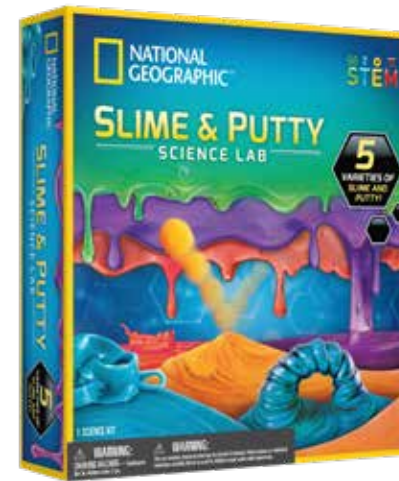

SKU: RTNGSSPL
UPC: 816448029783
Includes:
Green and red slime powder, purple liquid slime, blue metallic putty, bouncing putty, 5 storage containers, stir sticks, instructions & learning guide