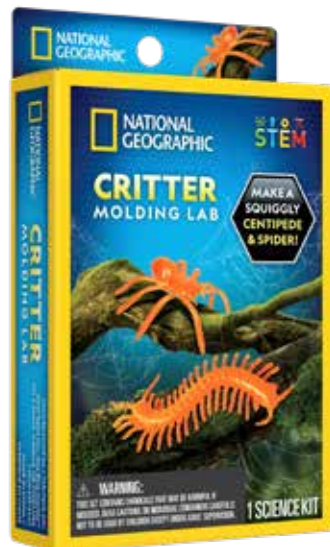

SKU: RTNGMDIGGOLD
 UPC: 816448029592
 Includes:
 Themed dig brick,
 dig tool, genuine
 specimen, mini
 instructions &
 learning guide

SKU: RTNGRM10CRD
 UPC: 816448023729
 Includes:
 Ten genuine
 specimens,
 storage case, mini
 identification guide

SKU: RTNGSLIMEGCRD
 UPC: 816448029639
 Includes:
 Glow-in-the-dark
 slime powder, mini
 instructions &
 learning guide

SKU: RTTUBEV
 UPC: 810070622015
 Includes:
 Test tube, sodium
 bicarbonate, citric acid,
 red cabbage powder,
 mini instructions &
 learning guide

SKU: RTCHEMBUGOR
 UPC: 810070622527
 Includes:
 Agar agar powder,
 orange coloring, spider
 mold, centipede mold,
 mini instructions &
 learning guide

NATIONAL GEOGRAPHIC

HANDS-ON STEM Kits

Case Quantity: 4 | Case Cost: \$28.00 (\$7.00 each) | Retail Box Dimensions: 7.25 x 2.375 x 10 in.