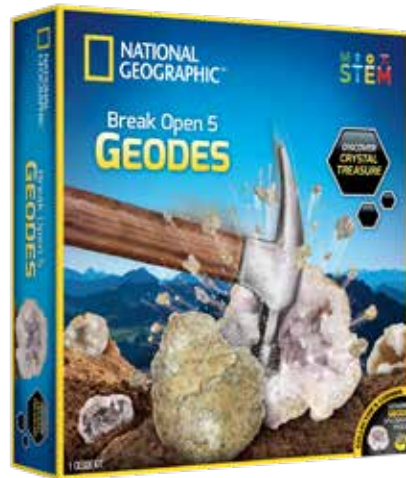

Case Cost: \$36.00 (\$12.00 each)

Case Cost: \$43.50 (\$14.50 each)

SKU: RTNGGEO5
UPC: 810070620646

Includes:
5 premium geodes, safety goggles, magnifying glass, display stand, instructions & learning guide