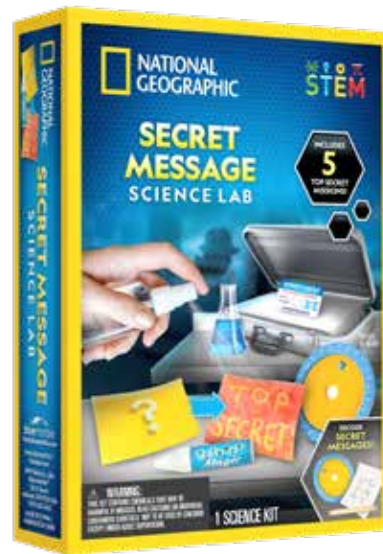

SKU: RTCHEMSPY
UPC: 810070621247
Includes:
Prefilled and blank decoder wheels, spy badge, colorless crayon, sodium bicarbonate, citric acid, pH paper, sponges, spray bottle, instructions & learning guide