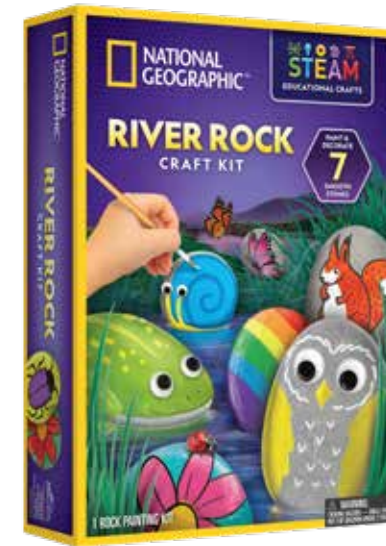

SKU: RTNGRKMEN
UPC: 816448029844
Includes:
Deck of playing cards, bag of assorted gemstone pebbles, specimen bag, instructions

Case Cost: $32.00 ($8.00 each)

SKU: RTROCKART
UPC: 810070620721
Includes:
7 smooth river stones, paint, googly eyes, transfer stickers, 10 paint designs, paint palette, paint brush, instructions & learning guide