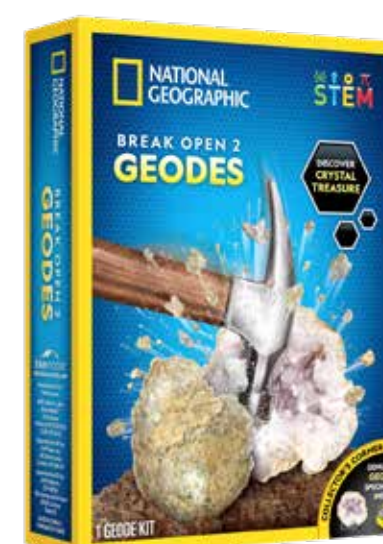

SKU: RTNGGEO2
UPC: 816448029721
Includes:
2 premium geodes, safety goggles, magnifying glass, display stand, instructions & learning guide