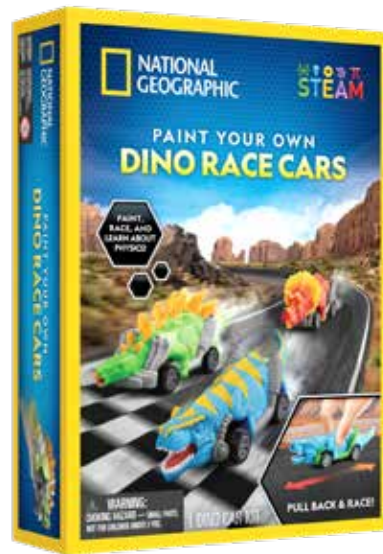

SKU: RTDINOCAR
UPC: 810070623210
Includes:
3 pull-back dino cars (T. rex, Stegosaurus, Triceratops), 6 paint colors, paintbrush, palette, instructions & learning guide