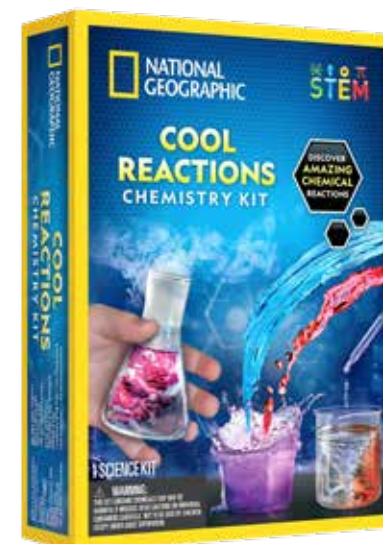

SKU: RTNGCHEMCR
UPC: 816448029837
Includes:
Citric acid, sodium bicarbonate, red cabbage powder, pH paper, measuring scoops, colorless crayon, instructions & learning guide