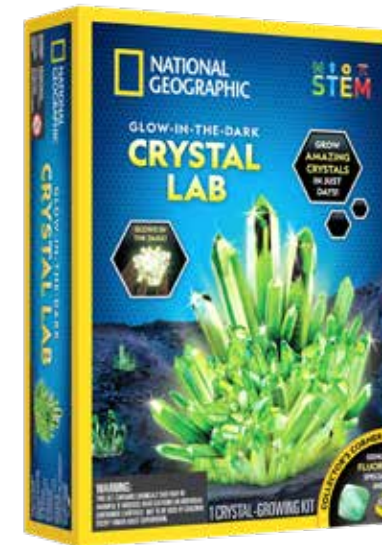

SKU: RTNGGIDCRYSTAL
UPC: 816448029691
Includes:
Crystal-growing powder, seed rock, magnifying glass, display stand, genuine specimen, instructions & learning guide