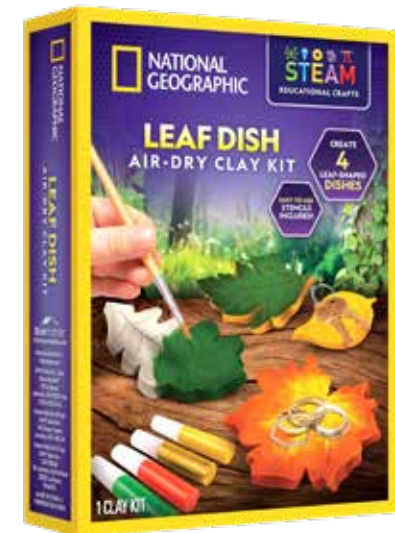

SKU: RTNGSLIMEGCRD
 UPC: 816448029639
 Includes:
 Glow-in-the-dark
 slime powder, mini
 instructions &
 learning guide

SKU: RTTUBEV
 UPC: 810070622015
 Includes:
 Test tube, sodium
 bicarbonate, citric acid,
 red cabbage powder,
 mini instructions &
 learning guide

SKU: RTCHEMBUGOR
 UPC: 810070622527
 Includes:
 Agar agar powder,
 orange coloring, spider
 mold, centipede mold,
 mini instructions &
 learning guide

NATIONAL GEOGRAPHIC

HANDS-ON STEM Kits

Case Quantity: 4 | Case Cost: \$28.00 (\$7.00 each) | Retail Box Dimensions: 7.25 x 2.375 x 10 in.

SKU: RTCLAYORN
 UPC: 810070621995
 Includes:
 Air dry clay, sculpting
 tool, parchment paper,
 stencil sheet with 5
 stencils, acrylic paint
 (green, brown, white,
 orange), paintbrush,
 cord, instructions &
 learning guide