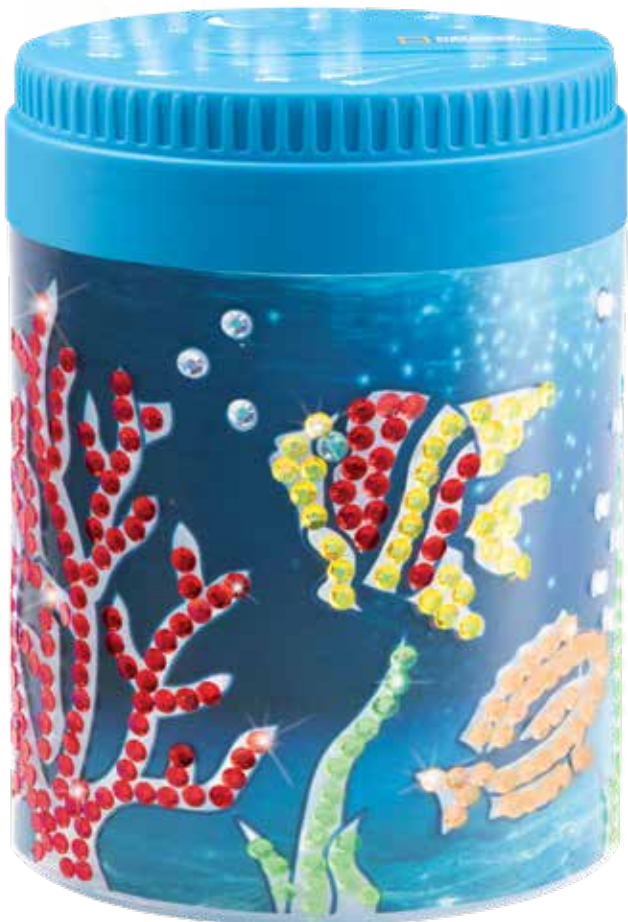

Case Quantity: 2 | **Case Cost:** $28.00 ($14.00 each)

Retail Box Dimensions: 5.2 x 5.2 x 12 in.

SKU: RTOCEANLT
UPC: 810070623012
Includes:
Color-changing lid, micro-USB cord, jar, light wrap, 2 styluses, stylus putty, 7 gem packets, instructions & learning guide

Case Quantity: 2 | **Case Cost:** $68.00 ($34.00 each)

Retail Box Dimensions: 7.2 x 5.82 x 12 in.

SKU: RTNGAURORA
UPC: 816448027390
Includes:
Aurora light projector, remote control, aux cord, micro-USB cord, instructions & learning guide

Case Quantity: 6 | **Case Cost:** $48.00 ($8.00 each)

Retail Box Dimensions: 3 x 3 x 8 in.

SKU: NGJASPERREFILL
UPC: 851456006173
Includes:
1 lb. of rough rocks, jewelry fastenings, 4 polishing grit stages, learning guide

Case Quantity: 3 | **Case Cost:** $43.50 ($14.50 each)

Retail Box Dimensions: 11 x 3 x 12 in.

SKU: RTPAINT
UPC: 810070620943
Includes:
15 sheets of paper, thickening powder, 6 colors of paint, styluses, dropper, plastic tray, instructions & learning guide

SKU: RTPAPER
UPC: 810070620967
Includes:
Paper pulp, mold, mesh sheet, tray, mixing container, sponge, stick, paper dye, paint palette, pipette, brush, paints, instructions & learning guide

SKU: RTNGSSPL
UPC: 816448029783
Includes:
Green and red slime powder, purple liquid slime, blue metallic putty, bouncing putty, 5 storage containers, stir sticks, instructions & learning guide

SKU: RTNGEXPSENS
UPC: 816448029257
Includes:
Color-changing putty, natural play sand, blue snotty slime, purple liquid sand, hydrophobic sand, instructions & learning guide

Case Quantity: 3 | **Case Cost:** $51.00 ($17.00 each)

Retail Box Dimensions: 11 x 4.2 x 12 in.