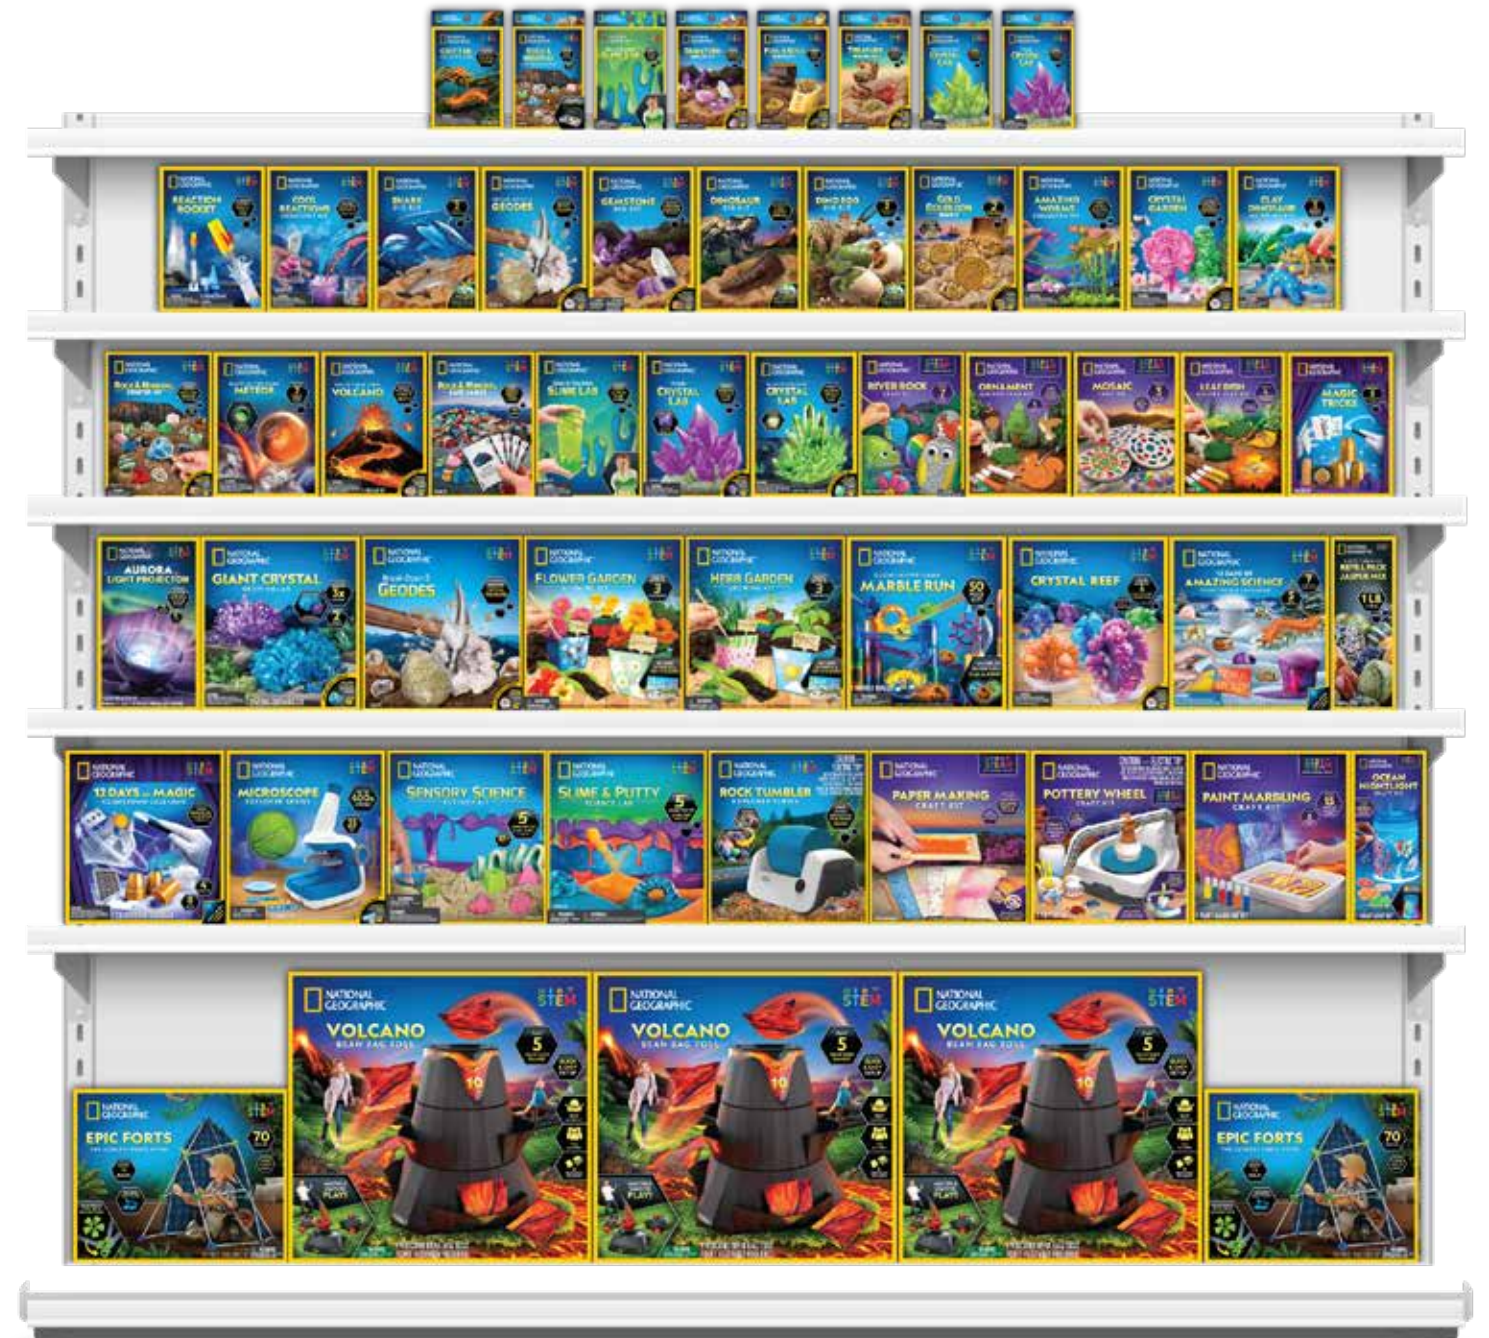

Case Quantity: 3 | Case Cost: \$48.00 (\$16.00 each)

Retail Box Dimensions: 11 x 3 x 12 in.

SKU: RT12ADVMAG

UPC: 810070622541

Includes:
8 classic magic tricks, 4 science magic experiments, instructions & learning guide

SKU: RT12ADVSCI

UPC: 810070622695

Includes:
7 science experiments, 5 real specimens, instructions & learning guide

MAKE A BRAND STATEMENT!

Connects like Magic! 

This patented magnetic connection system always attract, making this the easiest building system for young learners.