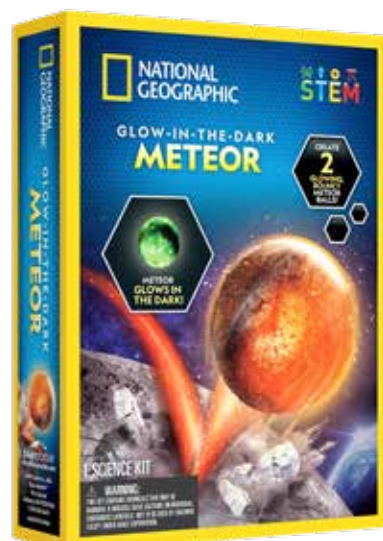

SKU: RTMETEOR
UPC: 810070622039
Includes:
Meteor mold, orange polymer powder, gray polymer powder, glow-in-the-dark polymer powder, cup, instructions & learning guide