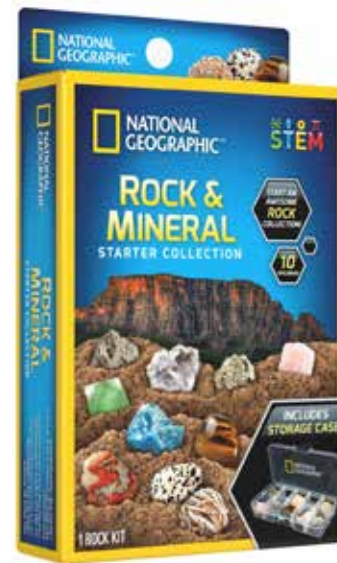

SKU: RTNGRM10CRD
UPC: 816448023729
Includes:
Ten genuine
specimens,
storage case, mini
identification guide