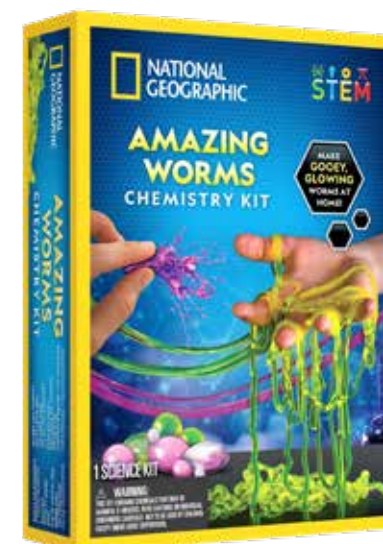

SKU: RTNGCHEMAW
UPC: 816448029820
Includes:
2 glow-in-the-dark alginates, calcium chloride, cups, measuring scoop, instructions & learning guide