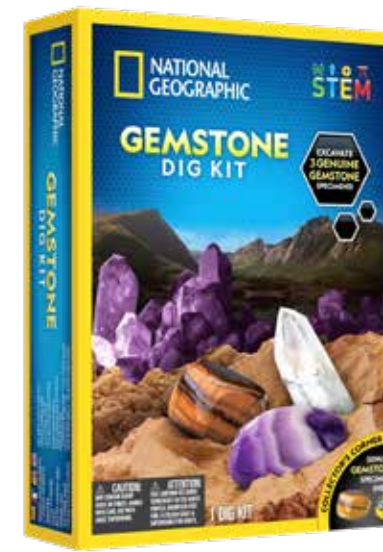

SKU: RTNGDEGGDIG
 UPC: 816448029677
 Includes:
 2 themed dig bricks, 2 dino figures, dig tool, brush, instructions & learning guide

SKU: RTNGDINO2
 UPC: 816448029653
 Includes:
 Themed dig brick, replica T. rex tooth specimen, magnifying glass, dig tool, brush, instructions & learning guide

SKU: RTMETEOR
 UPC: 810070622039
 Includes:
 Meteor mold, orange polymer powder, gray polymer powder, glow-in-the-dark polymer powder, cup, instructions & learning guide

SKU: RTTUBER
 UPC: 810070622022
 Includes:
 Test tube with holder, foam rocket, sodium bicarbonate, citric acid, mini instructions & learning guide