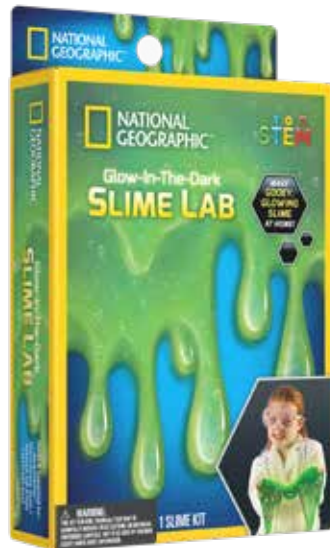

SKU: RTNGCRYSGIDCRD
UPC: 816448029608
Includes:
Crystal growing powder, seed rock, mini instructions & learning guide

SKU: RTNGCRYSPCRD
UPC: 816448029615
Includes:
Crystal growing powder, seed rock, mini instructions & learning guide

SKU: RTNGMDIGCHEST
UPC: 816448029622
Includes:
Themed dig brick, dig tool, genuine specimen, mini instructions & learning guide

SKU: RTNGMDIGGEM
UPC: 816448029585
Includes:
Themed dig brick, dig tool, genuine specimen, mini instructions & learning guide

SKU: RTNGSLIMEGCRD
 UPC: 816448029639
 Includes:
 Glow-in-the-dark
 slime powder, mini
 instructions &
 learning guide

SKU: RTTUBEV
 UPC: 810070622015
 Includes:
 Test tube, sodium
 bicarbonate, citric acid,
 red cabbage powder,
 mini instructions &
 learning guide