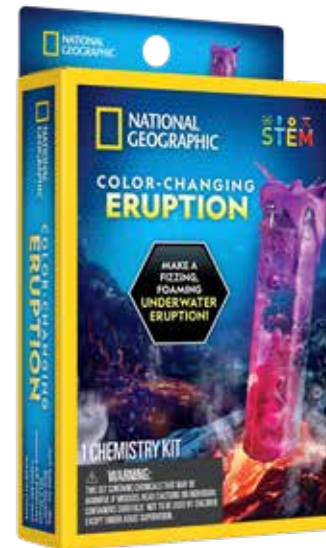

SKU: RTNGCRYSGIDCRD
UPC: 816448029608
Includes:
Crystal growing powder, seed rock, mini instructions & learning guide

SKU: RTNGCRYSPCRD
UPC: 816448029615
Includes:
Crystal growing powder, seed rock, mini instructions & learning guide

SKU: RTNGMDIGCHEST
UPC: 816448029622
Includes:
Themed dig brick, dig tool, genuine specimen, mini instructions & learning guide

SKU: RTNGMDIGGEM
UPC: 816448029585
Includes:
Themed dig brick, dig tool, genuine specimen, mini instructions & learning guide

SKU: RTNGSLIMEGCRD
 UPC: 816448029639
 Includes:
 Glow-in-the-dark
 slime powder, mini
 instructions &
 learning guide

SKU: RTTUBEV
 UPC: 810070622015
 Includes:
 Test tube, sodium
 bicarbonate, citric acid,
 red cabbage powder,
 mini instructions &
 learning guide