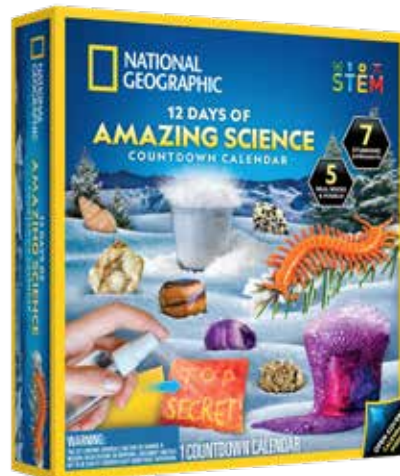

Case Quantity: 3 | Case Cost: \$48.00 (\$16.00 each)

Retail Box Dimensions: 11 x 3 x 12 in.

SKU: RT12ADVMAG

UPC: 810070622541

Includes:
8 classic magic tricks, 4 science magic experiments, instructions & learning guide

SKU: RT12ADVSCI

UPC: 810070622695

Includes:
7 science experiments, 5 real specimens, instructions & learning guide

MAKE A BRAND STATEMENT!

Connects like Magic! 

This patented magnetic connection system always attract, making this the easiest building system for young learners.