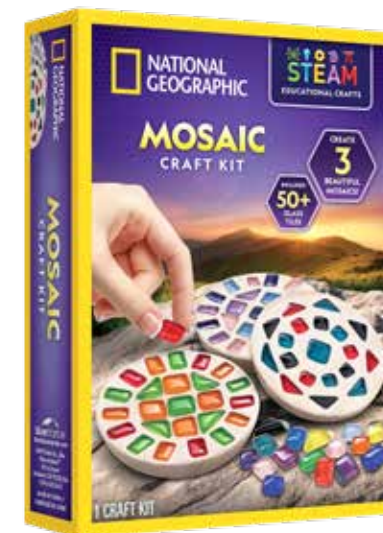

SKU: RTMOSAIC
UPC: 810070621964
Includes:
Slow-dry plaster,
3 reusable waterproof
mosaic molds, assorted
glass tiles, wooden stir
stick, cord, instructions
& learning guide