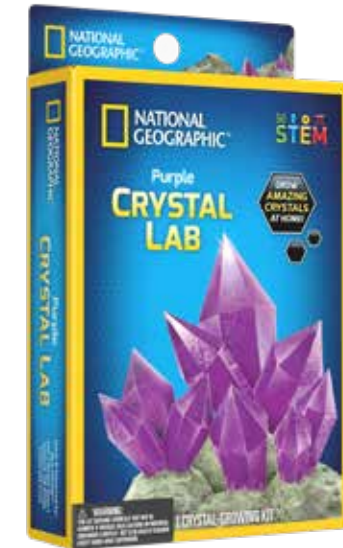

We design every product to the highest quality standards. We stand behind everything we do and our customers always come first.

IMPULSE

STEM Kits

Case Quantity: 12 | Case Cost: \$47.40 (\$3.95 each) | Retail Box Dimensions: 4.96 x 1.61 x 8.19 in.

SKU: RTNGCRYSGIDCRD
UPC: 816448029608
Includes:
Crystal growing powder, seed rock, mini instructions & learning guide

SKU: RTNGCRYSPCRD
UPC: 816448029615
Includes:
Crystal growing powder, seed rock, mini instructions & learning guide