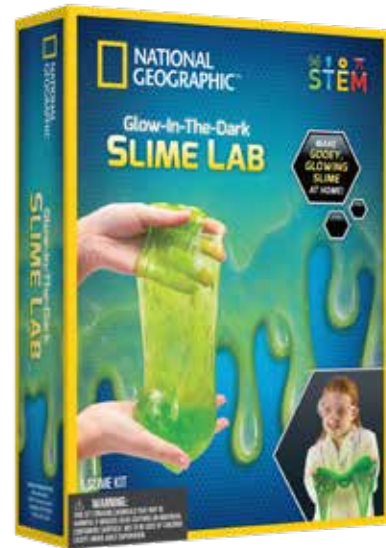

SKU: RTNGSLIME
UPC: 816448029714
Includes:
Glow-in-the-dark slime powder, storage container, stir stick, instructions & learning guide